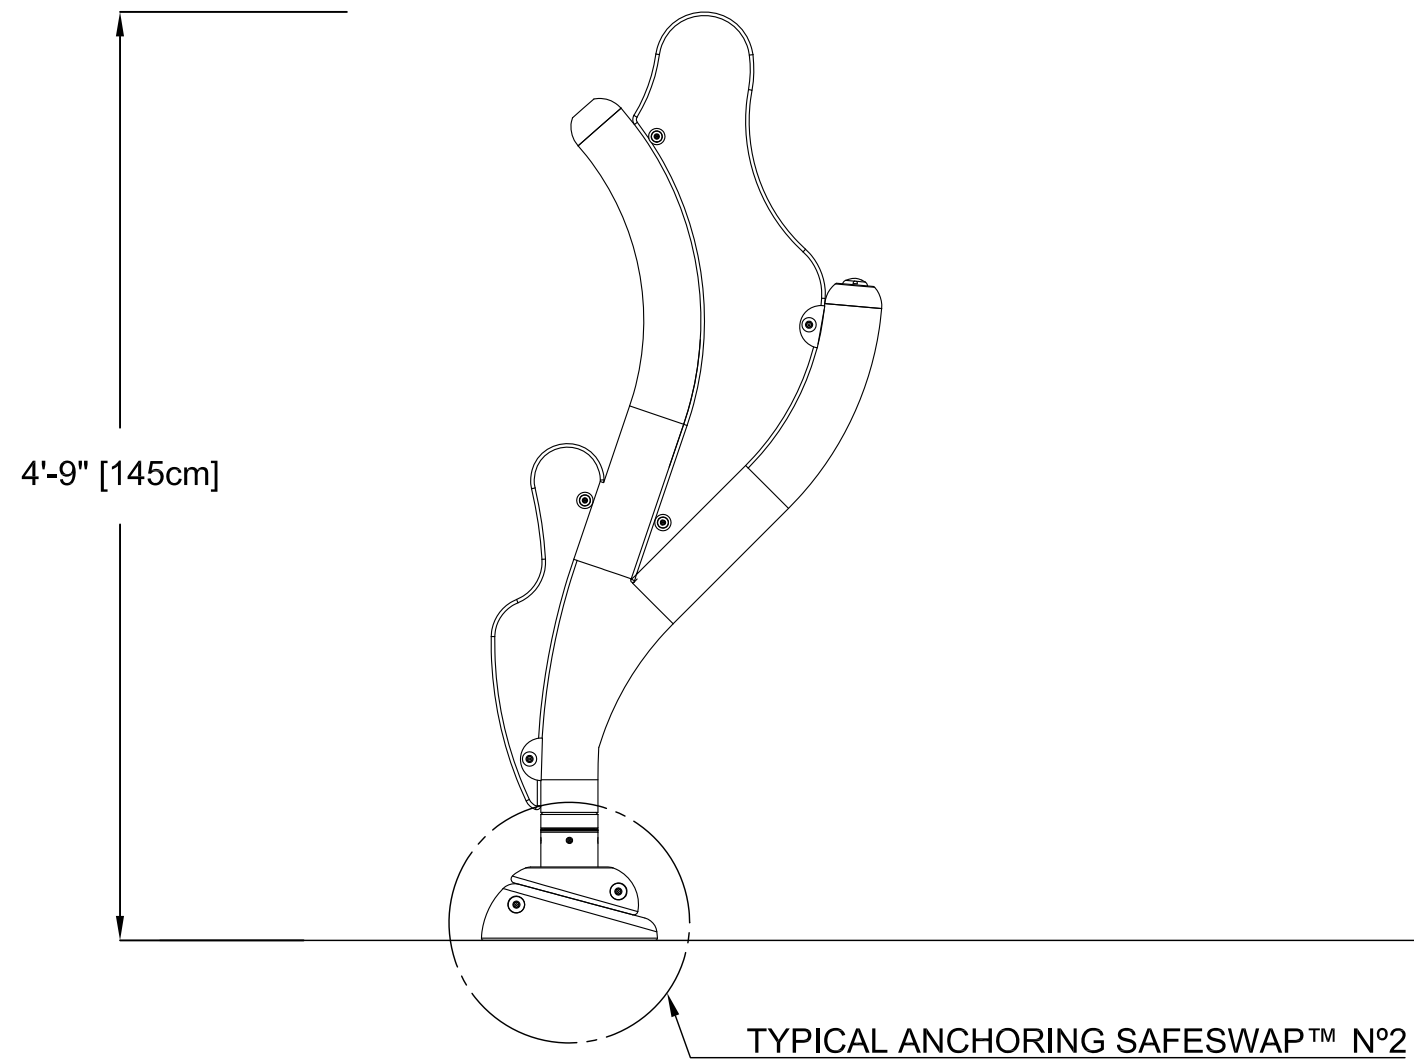

PLAN VIEW

FRONT ELEVATION VIEW

SIDE ELEVATION VIEW

PRODUCT NAME: SEAWEED No 1

PRODUCT INFORMATION

PRODUCT NUMBER: VOR-7779.2XXX

DATE: 12/01/14

SHEET NO: 1/1

11"x17" SHEET SIZE