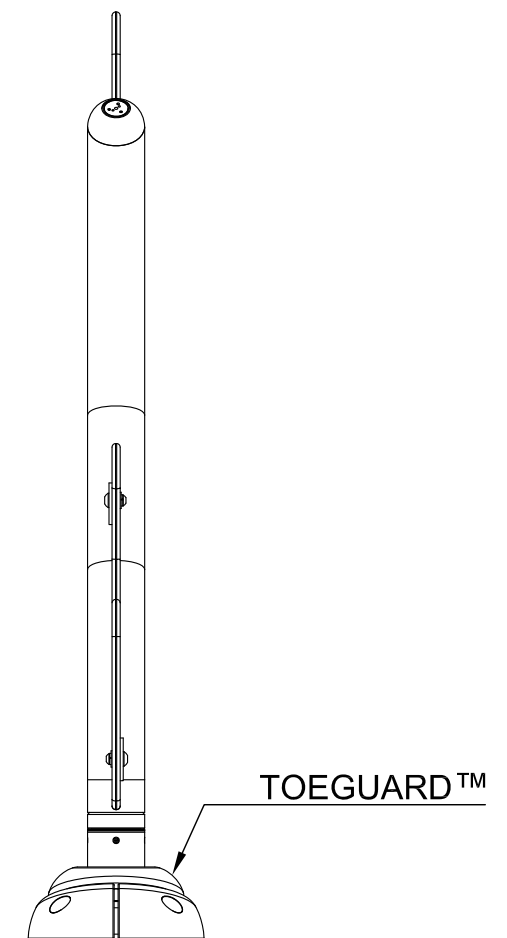

PLAN VIEW

FRONT ELEVATION VIEW

SIDE ELEVATION VIEW

PRODUCT NAME: SEAWEED No 1

PRODUCT INFORMATION

PRODUCT NUMBER: VOR-7779.2XXX

DATE: 12/01/14

SHEET NO: 1/1

11"x17" SHEET SIZE