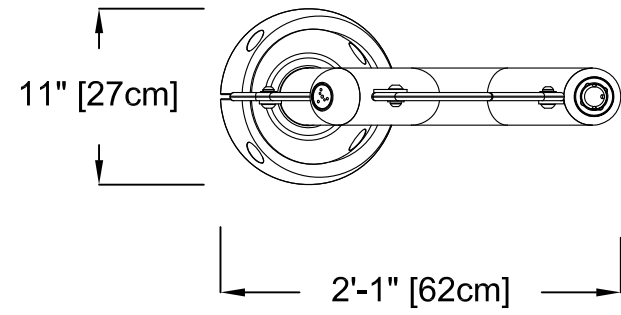

PLAN VIEW

FRONT ELEVATION VIEW

SIDE ELEVATION VIEW

PRODUCT NAME: SEAWEED No 1

PRODUCT INFORMATION

PRODUCT NUMBER: VOR-7779.2XXX

DATE: 12/01/14

SHEET NO: 1/1

11"x17" SHEET SIZE