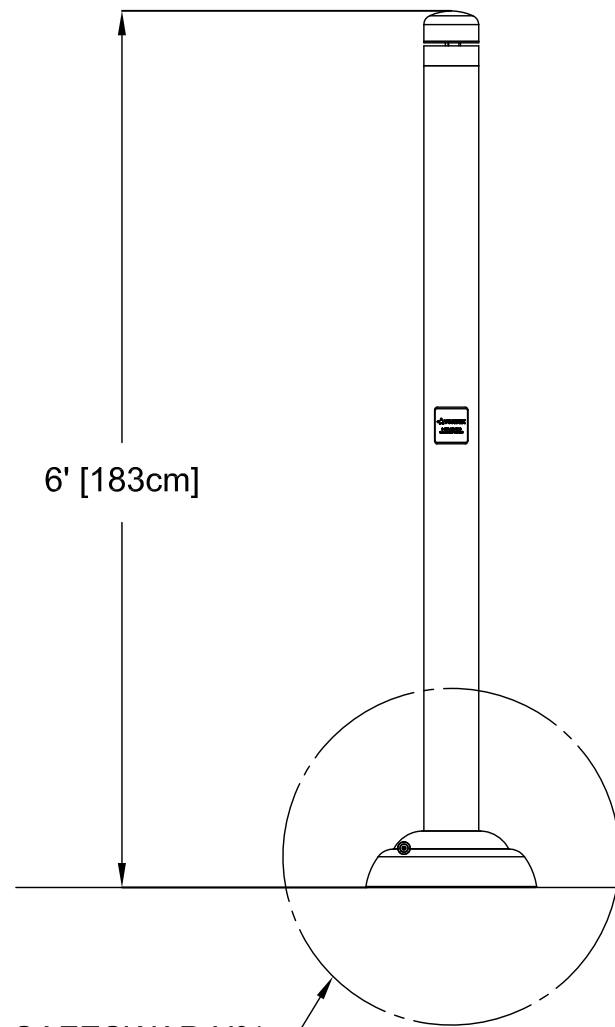

PLAN VIEW

FRONT ELEVATION VIEW

SIDE ELEVATION VIEW

VOR-7530.2XXX AQUA DOME N°2 (Construction Detail)

PRODUCT NAME: AQUA DOME N°2

PRODUCT INFORMATION

PRODUCT NUMBER: VOR-7530.2XXX

DATE: 06/09/09

SHEET NO: 1/1

11"x17" SHEET SIZE