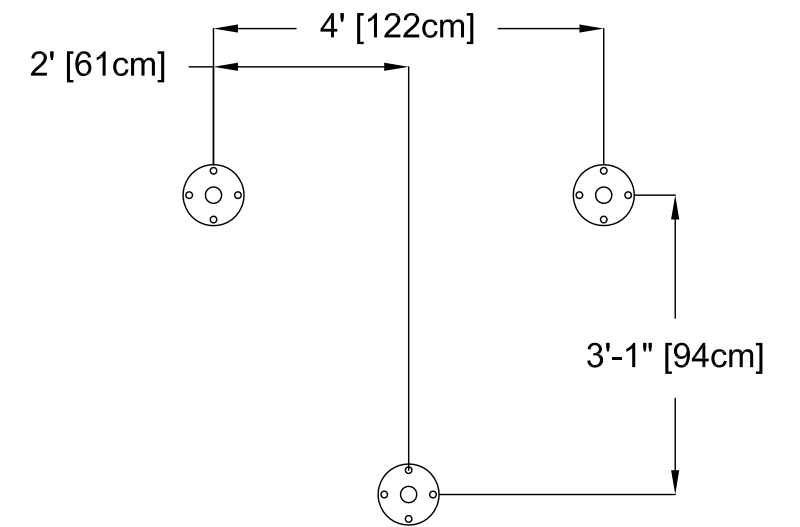

PLAN VIEW

FRONT ELEVATION VIEW

SIDE ELEVATION VIEW

ANCHORING LOCATIONS

**VOR-7360.0XXX AQUALIEN RAINFOREST N°6 (Construction Detail)**

PRODUCT NAME: AQUALIEN RAINFOREST N°6

PRODUCT INFORMATION

PRODUCT NUMBER: VOR-7360.0XXX

DATE: 06/08/09

SHEET NO: 1/1

11"x17" SHEET SIZE