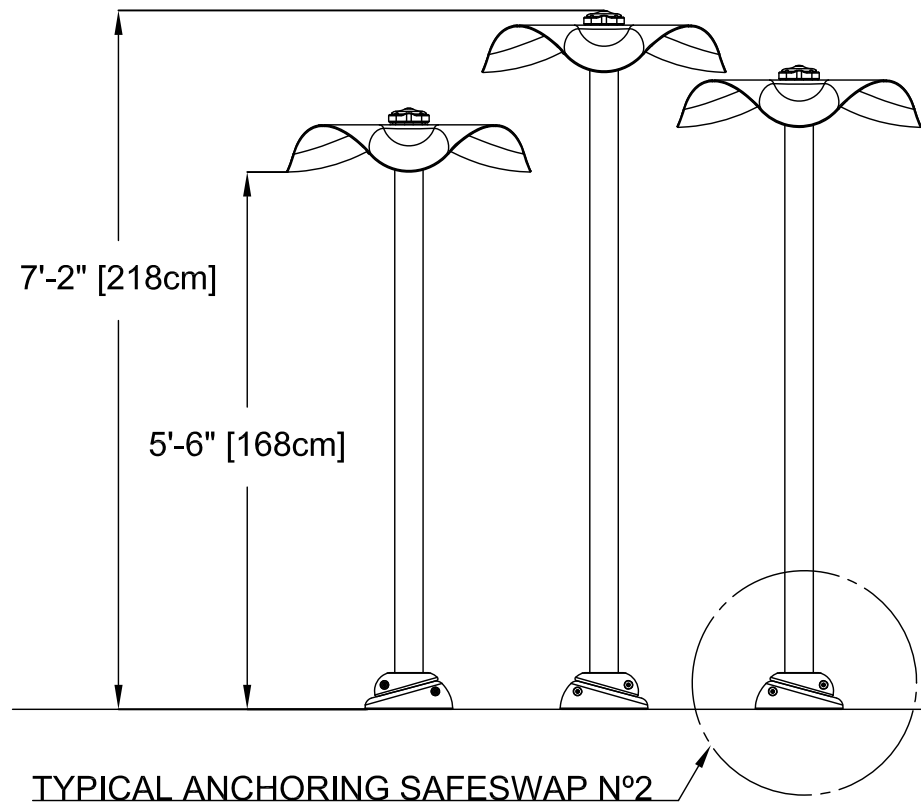

PLAN VIEW

FRONT ELEVATION VIEW

SIDE ELEVATION VIEW

ANCHORING LOCATIONS

**VOR-7360.0XXX AQUALIEN RAINFOREST N°6 (Construction Detail)**

PRODUCT NAME: AQUALIEN RAINFOREST N°6

PRODUCT INFORMATION

PRODUCT NUMBER: VOR-7360.0XXX

DATE: 06/08/09

SHEET NO: 1/1

11"x17" SHEET SIZE