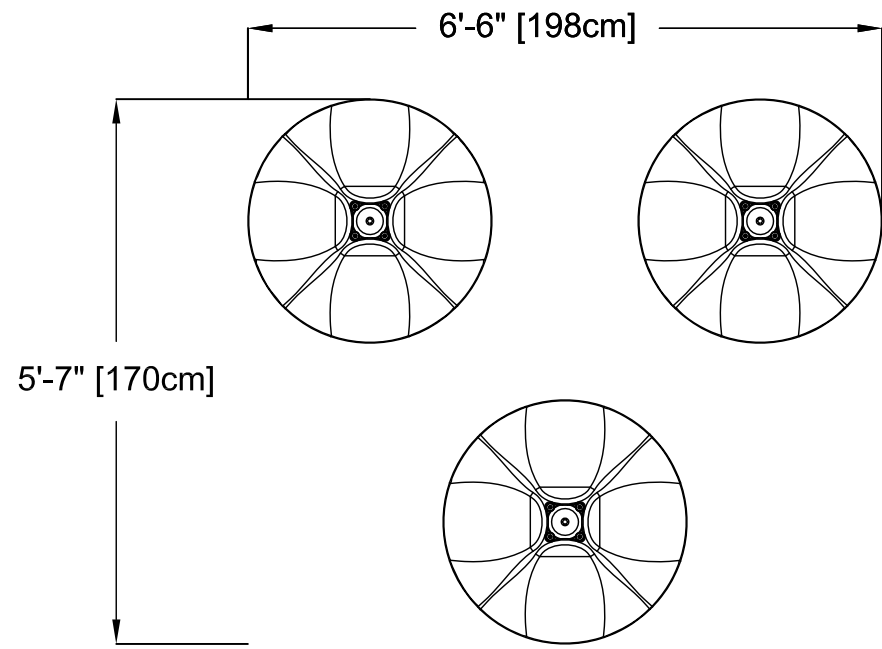

PLAN VIEW

FRONT ELEVATION VIEW

SIDE ELEVATION VIEW

ANCHORING LOCATIONS

**VOR-7360.0XXX AQUALIEN RAINFOREST N°6 (Construction Detail)**

PRODUCT NAME: AQUALIEN RAINFOREST N°6

PRODUCT INFORMATION

PRODUCT NUMBER: VOR-7360.0XXX

DATE: 06/08/09

SHEET NO: 1/1

11"x17" SHEET SIZE