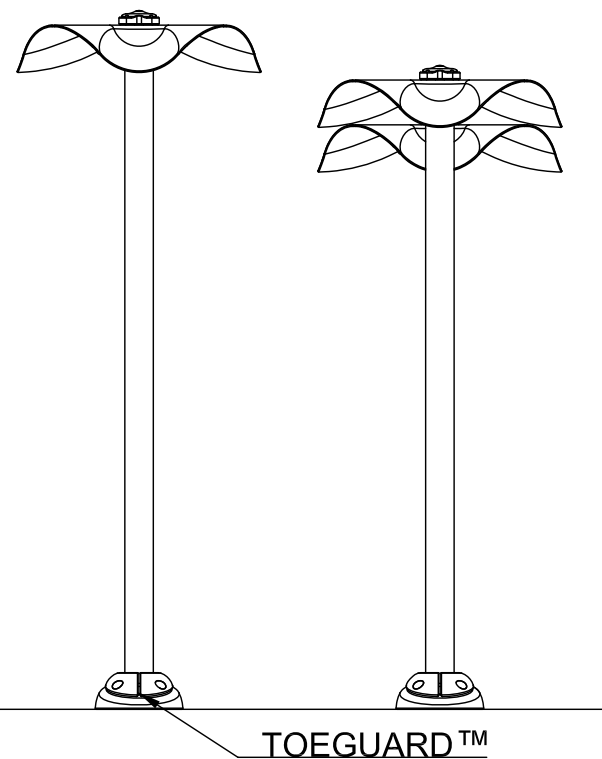

PLAN VIEW

FRONT ELEVATION VIEW

SIDE ELEVATION VIEW

ANCHORING LOCATIONS

**VOR-7360.0XXX AQUALIEN RAINFOREST N°6 (Construction Detail)**

PRODUCT NAME: AQUALIEN RAINFOREST N°6

PRODUCT INFORMATION

PRODUCT NUMBER: VOR-7360.0XXX

DATE: 06/08/09

SHEET NO: 1/1

11"x17" SHEET SIZE