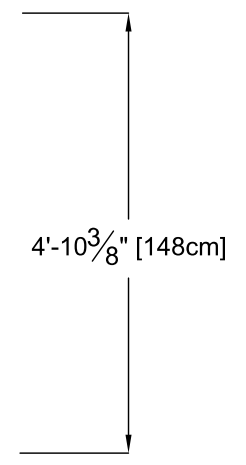

PLAN VIEW

SAFESWAP ORIENTATION VIEW

FRONT ELEVATION VIEW

SIDE ELEVATION VIEW

TYPICAL ANCHORING SAFESWAP N°1

PRODUCT NAME: LILIUM FLOWER

PRODUCT NUMBER: VOR-7273

DATE: 10/08/2024

SHEET NO: 1/1

11"x17" SHEET SIZE