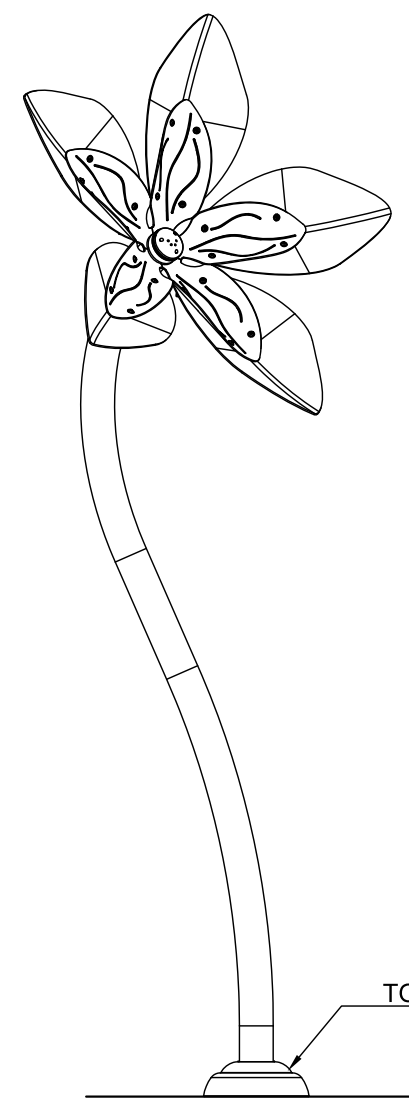

THESE DRAWINGS PROVIDE A GENERIC OVERVIEW OF THE INSTALLATION. THEY ARE NOT PROJECT SPECIFIC OR REFLECT ANY CUSTOMIZATION UNLESS NOTED. PLEASE CONTACT VORTEX AQUATIC STRUCTURES INTERNATIONAL FOR MORE DETAILS.

PLAN VIEW

SAFESWAP ORIENTATION VIEW

FRONT ELEVATION VIEW

SIDE ELEVATION VIEW

TYPICAL ANCHORING SAFESWAP N°1

PRODUCT NAME: LILIUM FLOWER

PRODUCT NUMBER: VOR-7273

DATE: 10/08/2024

SHEET NO: 1/1

11"x17" SHEET SIZE