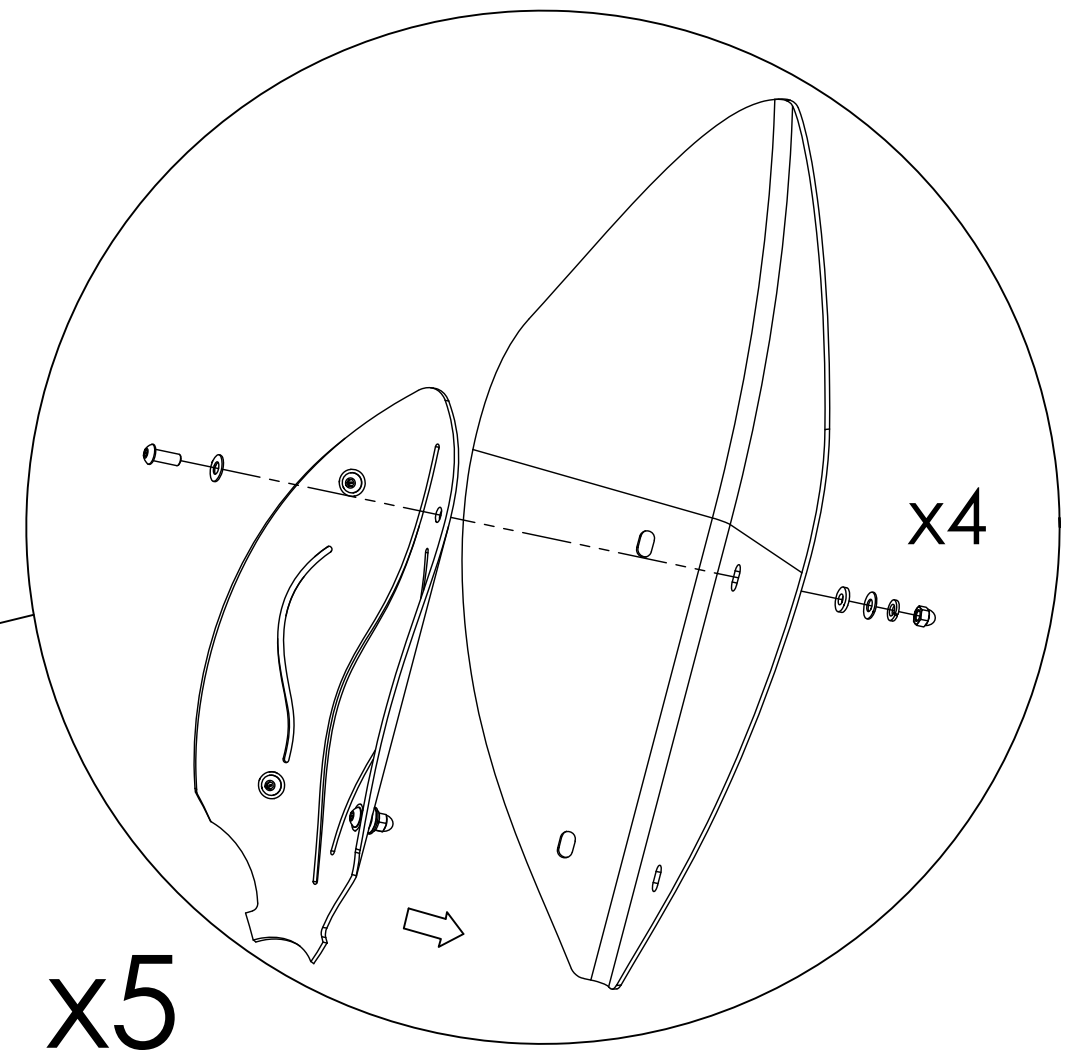

PLAN VIEW

SAFESWAP ORIENTATION VIEW

FRONT ELEVATION VIEW

SIDE ELEVATION VIEW

TYPICAL ANCHORING SAFESWAP N°1

PRODUCT NAME: LILIUM FLOWER

PRODUCT NUMBER: VOR-7273

DATE: 10/08/2024

SHEET NO: 1/1

11"x17" SHEET SIZE