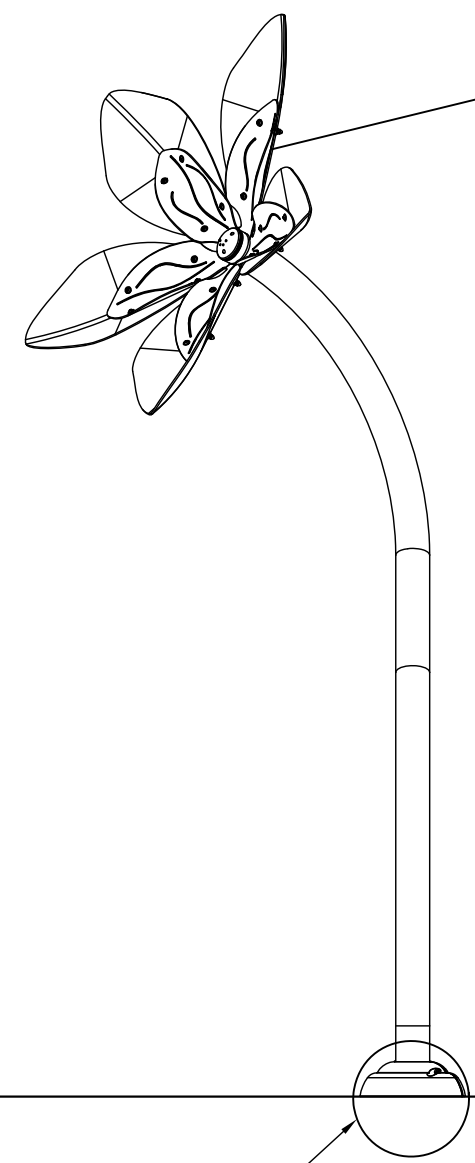

PLAN VIEW

SAFESWAP ORIENTATION VIEW

FRONT ELEVATION VIEW

SIDE ELEVATION VIEW

TYPICAL ANCHORING SAFESWAP N°1

PRODUCT NAME: LILIUM FLOWER

PRODUCT NUMBER: VOR-7273

DATE: 10/08/2024

SHEET NO: 1/1

11"x17" SHEET SIZE