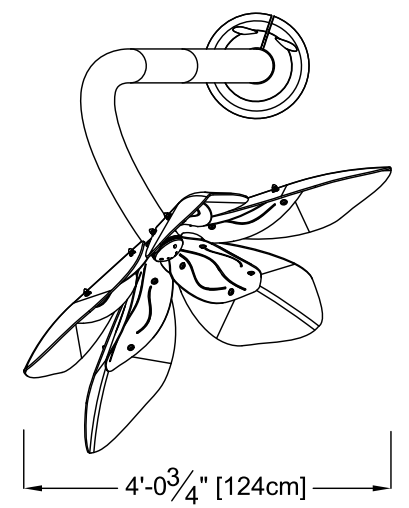

THESE DRAWINGS PROVIDE A GENERIC OVERVIEW OF THE INSTALLATION. THEY ARE NOT PROJECT SPECIFIC OR REFLECT ANY CUSTOMIZATION UNLESS NOTED. PLEASE CONTACT VORTEX AQUATIC STRUCTURES INTERNATIONAL FOR MORE DETAILS.

PLAN VIEW

SAFESWAP ORIENTATION VIEW

FRONT ELEVATION VIEW

SIDE ELEVATION VIEW

TYPICAL ANCHORING SAFESWAP N°1

PRODUCT NAME: LILIUM FLOWER

PRODUCT NUMBER: VOR-7273

DATE: 10/08/2024

SHEET NO: 1/1

11"x17" SHEET SIZE