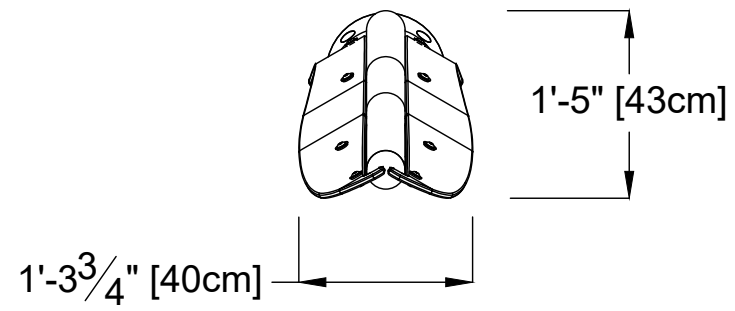

PLAN VIEW

FRONT ELEVATION VIEW

SIDE ELEVATION VIEW

PRODUCT NAME: TALL GRASS N°2

PRODUCT NUMBER: VOR-7264

DATE: 05/29/2024

SHEET NO: 1/1

11"x17" SHEET SIZE