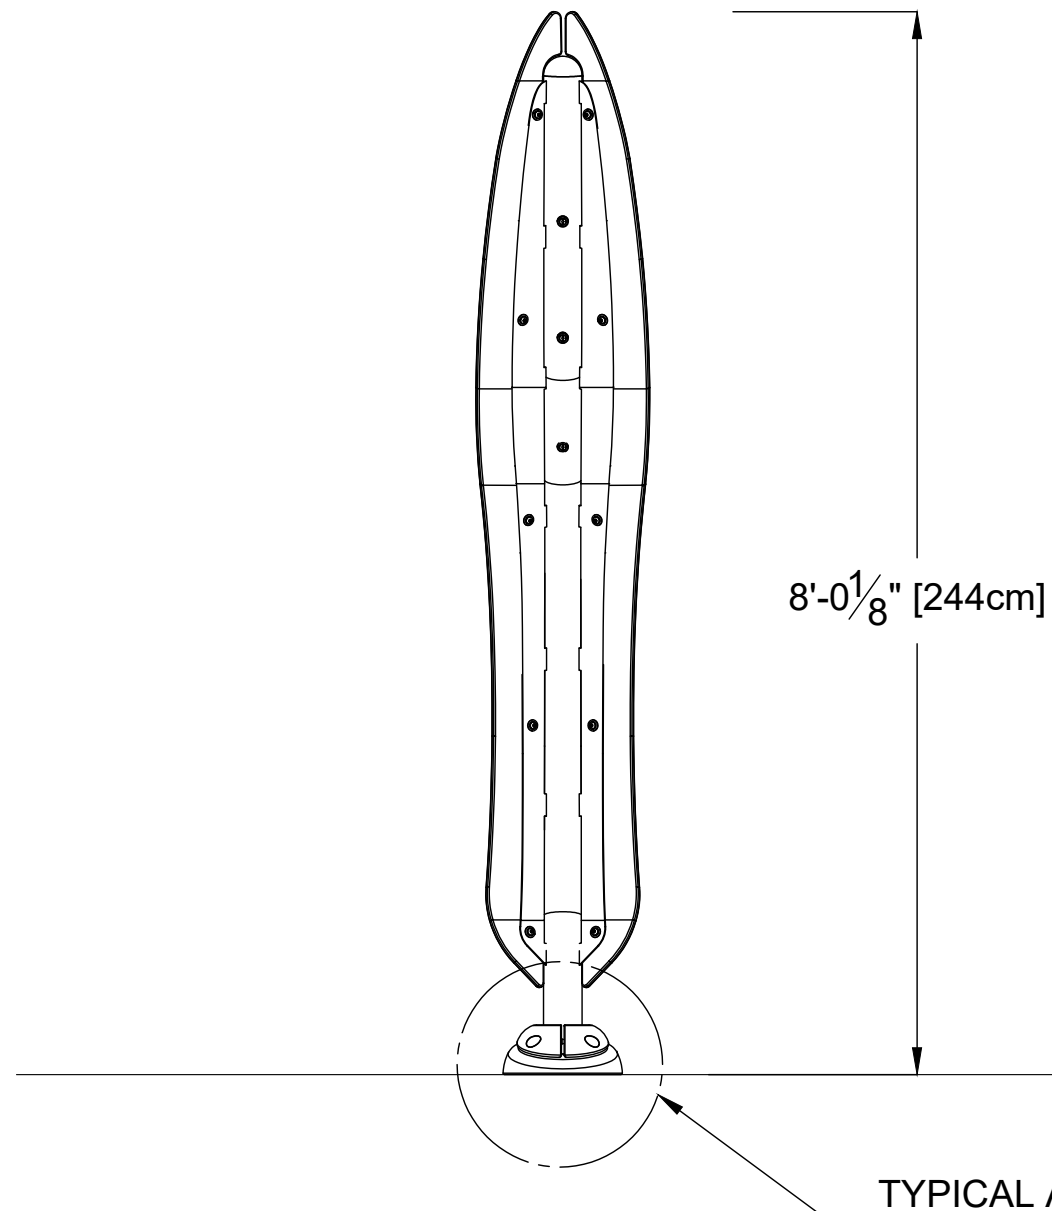

THESE DRAWINGS PROVIDE A GENERIC OVERVIEW OF THE INSTALLATION. THEY ARE NOT PROJECT SPECIFIC OR REFLECT ANY CUSTOMIZATION UNLESS NOTED. PLEASE CONTACT VORTEX AQUATIC STRUCTURES INTERNATIONAL FOR MORE DETAILS.

PLAN VIEW

FRONT ELEVATION VIEW

SIDE ELEVATION VIEW

PRODUCT NAME: TALL GRASS N°2

PRODUCT NUMBER: VOR-7264

DATE: 05/29/2024

SHEET NO: 1/1

11"x17" SHEET SIZE