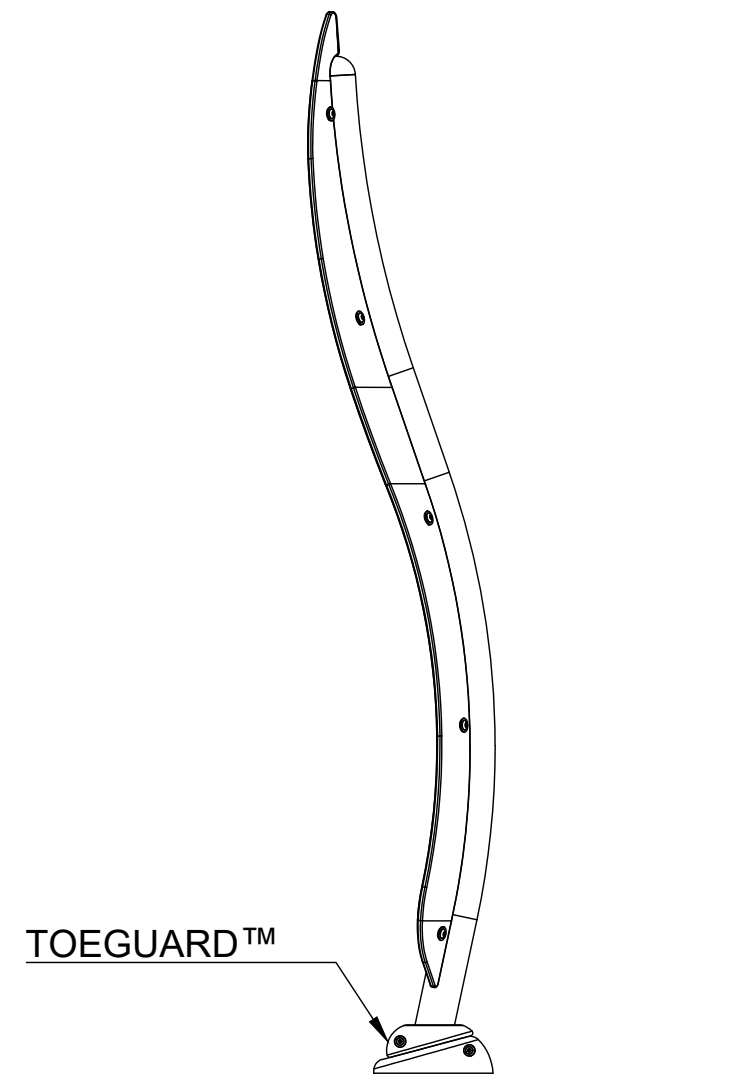

THESE DRAWINGS PROVIDE A GENERIC OVERVIEW OF THE INSTALLATION. THEY ARE NOT PROJECT SPECIFIC OR REFLECT ANY CUSTOMIZATION UNLESS NOTED. PLEASE CONTACT VORTEX AQUATIC STRUCTURES INTERNATIONAL FOR MORE DETAILS.

PLAN VIEW

FRONT ELEVATION VIEW

SIDE ELEVATION VIEW

PRODUCT NAME: TALL GRASS N°2

PRODUCT NUMBER: VOR-7264

DATE: 05/29/2024

SHEET NO: 1/1

11"x17" SHEET SIZE