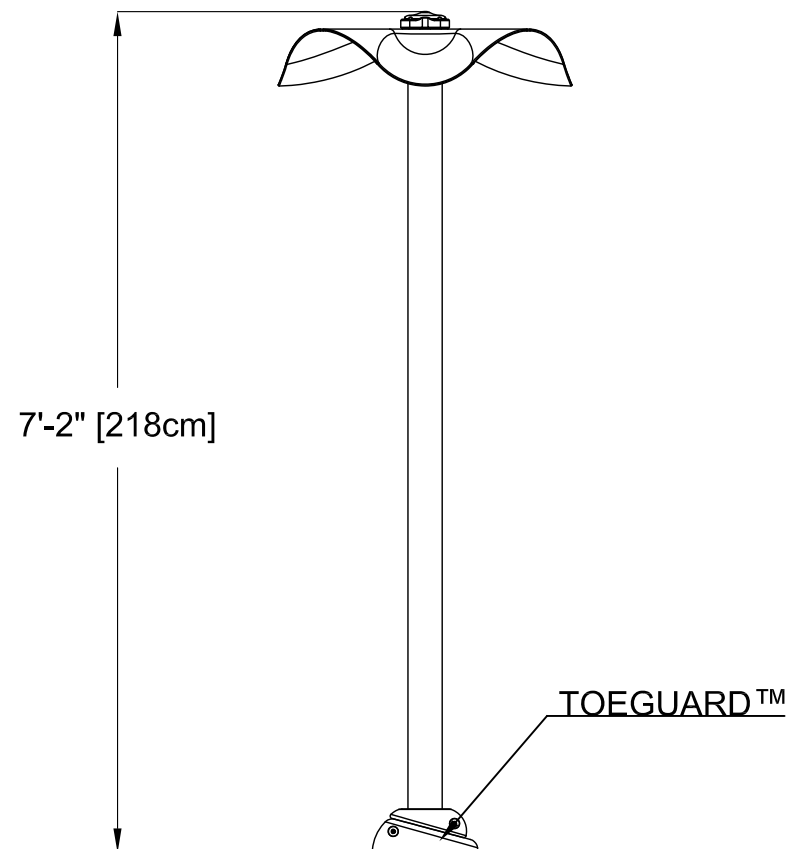

PLAN VIEW

FRONT ELEVATION VIEW

SIDE ELEVATION VIEW

TYPICAL ANCHORING SAFESWAP N°2

**VOR-1331.2XXX AQUALIEN FLOWER N°2 (Construction Detail)**

PRODUCT NAME: AQUALIEN FLOWER N°2

PRODUCT INFORMATION

PRODUCT NUMBER: VOR-1331.2XXX

DATE: 06/11/09

SHEET NO: 1/1

11"x17" SHEET SIZE