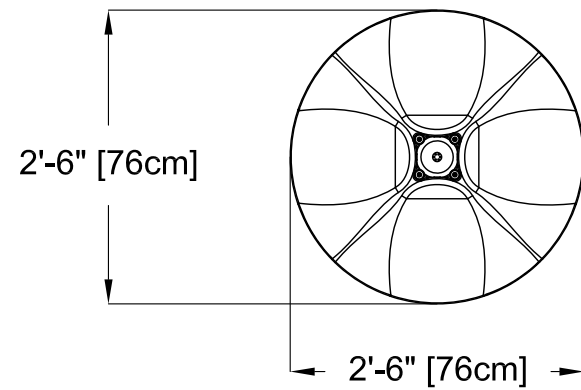

PLAN VIEW

FRONT ELEVATION VIEW

SIDE ELEVATION VIEW

TYPICAL ANCHORING SAFESWAP N°2

**VOR-1331.2XXX AQUALIEN FLOWER N°2 (Construction Detail)**

PRODUCT NAME: AQUALIEN FLOWER N°2

PRODUCT INFORMATION

PRODUCT NUMBER: VOR-1331.2XXX

DATE: 06/11/09

SHEET NO: 1/1

11"x17" SHEET SIZE