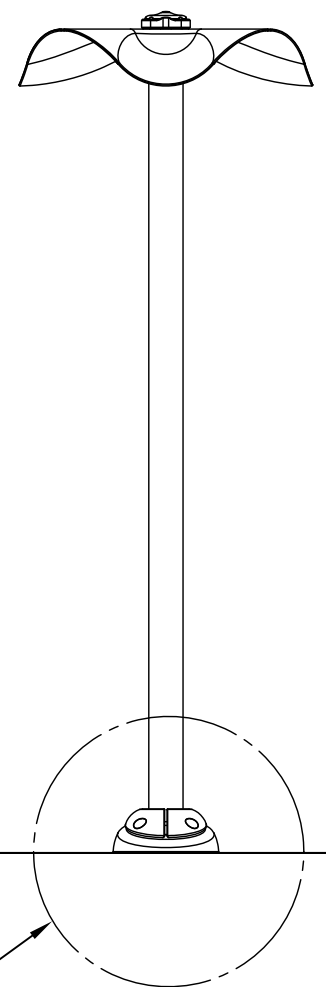

PLAN VIEW

FRONT ELEVATION VIEW

SIDE ELEVATION VIEW

TYPICAL ANCHORING SAFESWAP N°2

**VOR-1331.2XXX AQUALIEN FLOWER N°2 (Construction Detail)**

PRODUCT NAME: AQUALIEN FLOWER N°2

PRODUCT INFORMATION

PRODUCT NUMBER: VOR-1331.2XXX

DATE: 06/11/09

SHEET NO: 1/1

11"x17" SHEET SIZE