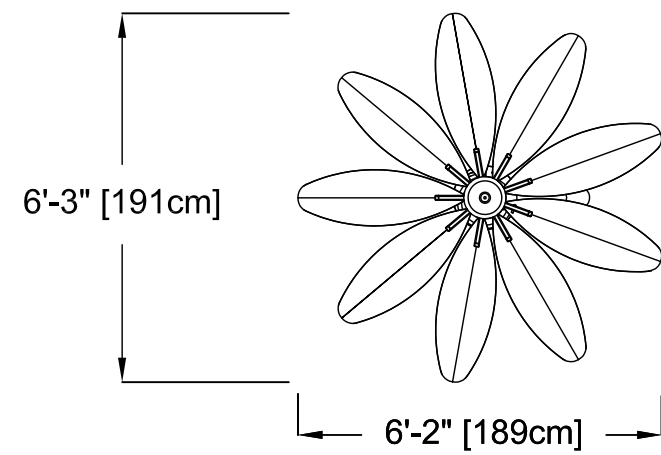

PLAN VIEW

FRONT ELEVATION VIEW

SIDE ELEVATION VIEW

VOR-0564.2XXX FLOWER (Construction Detail)

PRODUCT NAME: FLOWER

PRODUCT INFORMATION

PRODUCT NUMBER: VOR-0564.2XXX

DATE: 06/17/09

SHEET NO: 1/1

11"x17" SHEET SIZE