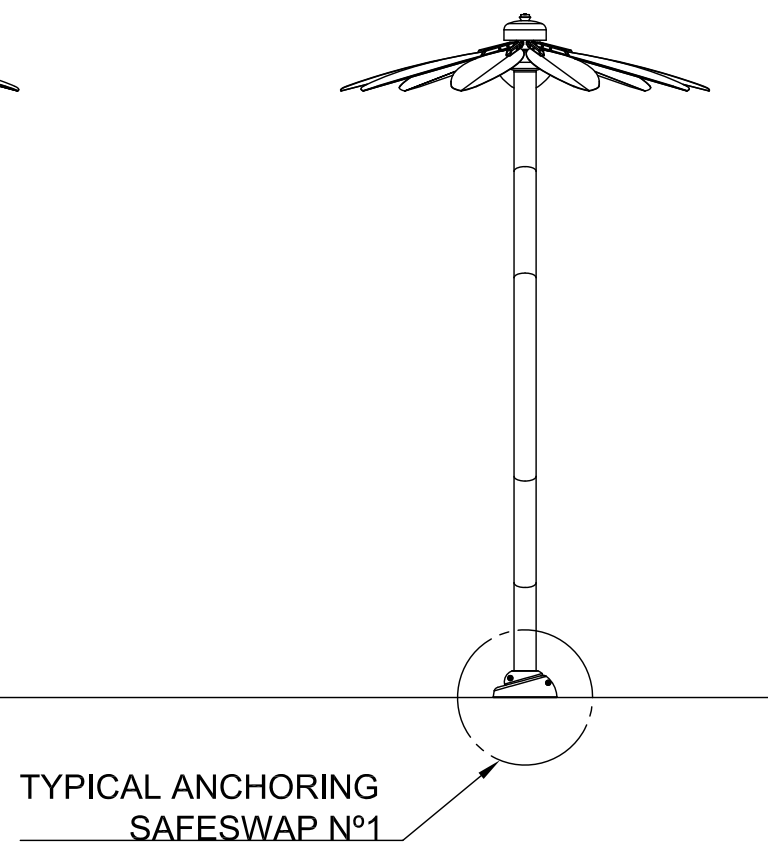

PLAN VIEW

FRONT ELEVATION VIEW

SIDE ELEVATION VIEW

VOR-0564.2XXX FLOWER (Construction Detail)

PRODUCT NAME: FLOWER

PRODUCT INFORMATION

PRODUCT NUMBER: VOR-0564.2XXX

DATE: 06/17/09

SHEET NO: 1/1

11"x17" SHEET SIZE