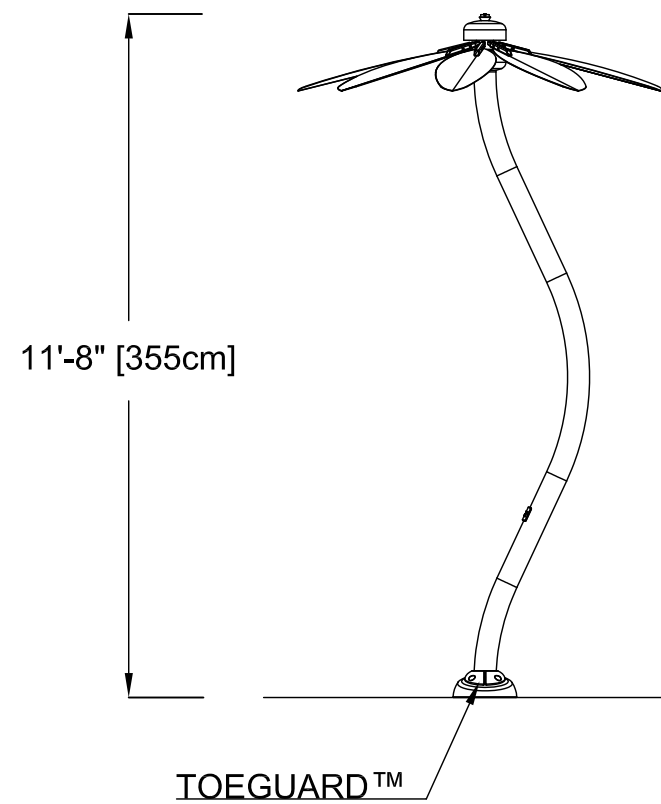

PLAN VIEW

FRONT ELEVATION VIEW

SIDE ELEVATION VIEW

VOR-0564.2XXX FLOWER (Construction Detail)

PRODUCT NAME: FLOWER

PRODUCT INFORMATION

PRODUCT NUMBER: VOR-0564.2XXX

DATE: 06/17/09

SHEET NO: 1/1

11"x17" SHEET SIZE