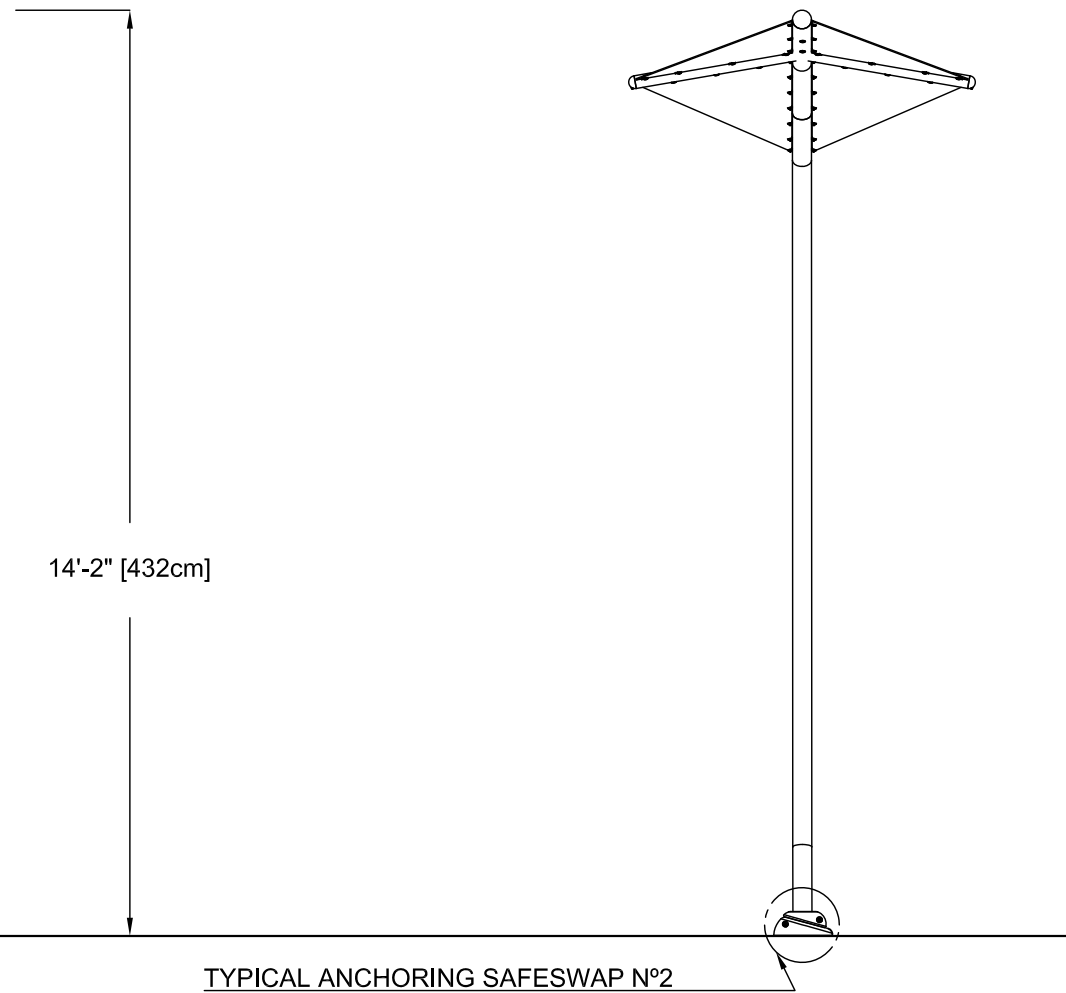

PLAN VIEW

SAFESWAP ORIENTATION VIEW

FRONT ELEVATION VIEW

SIDE ELEVATION VIEW

PRODUCT NAME: KITE (SMALL)

PRODUCT INFORMATION

PRODUCT NUMBER: VOR-8732.2XXX

DATE: 10/19/22

SHEET NO: 1/1

11"x17" SHEET SIZE