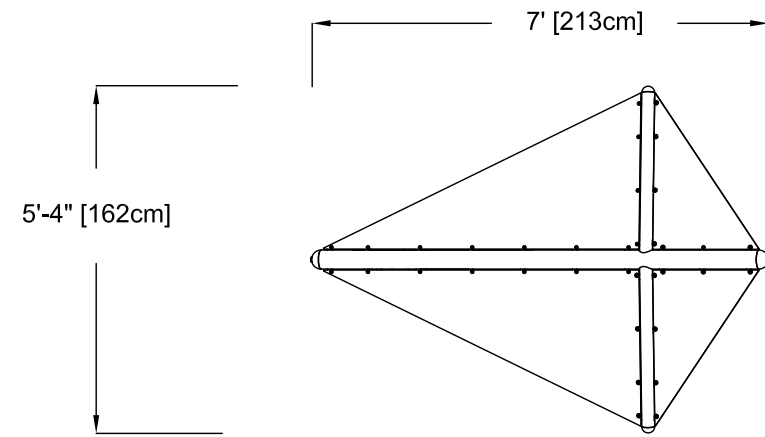

PLAN VIEW

SAFESWAP ORIENTATION VIEW

FRONT ELEVATION VIEW

SIDE ELEVATION VIEW

PRODUCT NAME: KITE (SMALL)

PRODUCT INFORMATION

PRODUCT NUMBER: VOR-8732.2XXX

DATE: 10/19/22

SHEET NO: 1/1

11"x17" SHEET SIZE