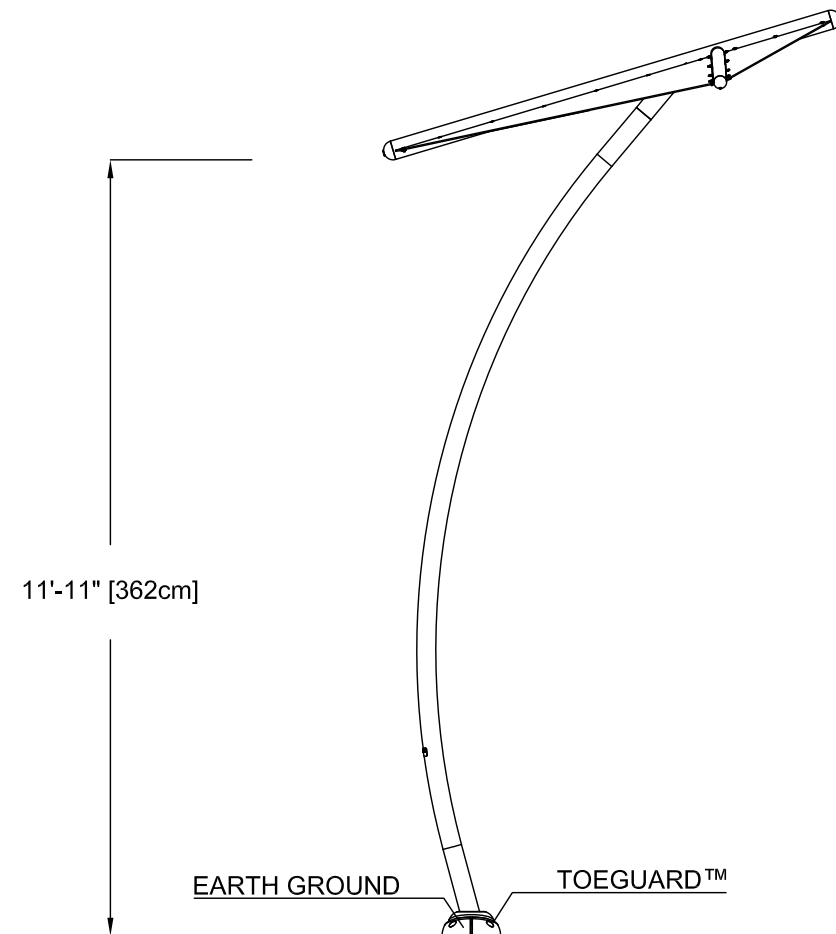

PLAN VIEW

SAFESWAP ORIENTATION VIEW

FRONT ELEVATION VIEW

SIDE ELEVATION VIEW

PRODUCT NAME: KITE (SMALL)

PRODUCT INFORMATION

PRODUCT NUMBER: VOR-8732.2XXX

DATE: 10/19/22

SHEET NO: 1/1

11"x17" SHEET SIZE