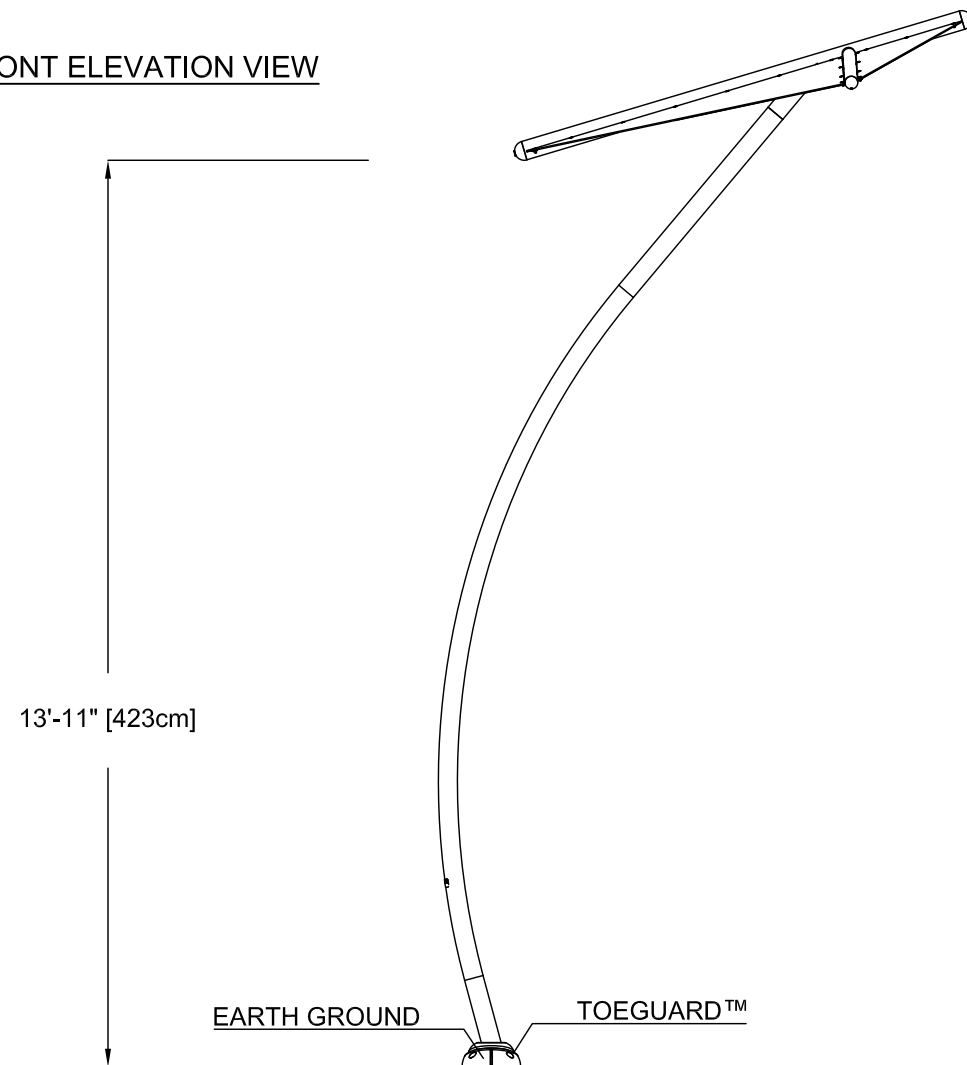

PLAN VIEW

SAFESWAP ORIENTATION VIEW

FRONT ELEVATION VIEW

SIDE ELEVATION VIEW

PRODUCT NAME: KITE (LARGE)

PRODUCT INFORMATION

PRODUCT NUMBER: VOR-8731.2XXX

DATE: 10/19/22

SHEET NO: 1/1

11"x17" SHEET SIZE