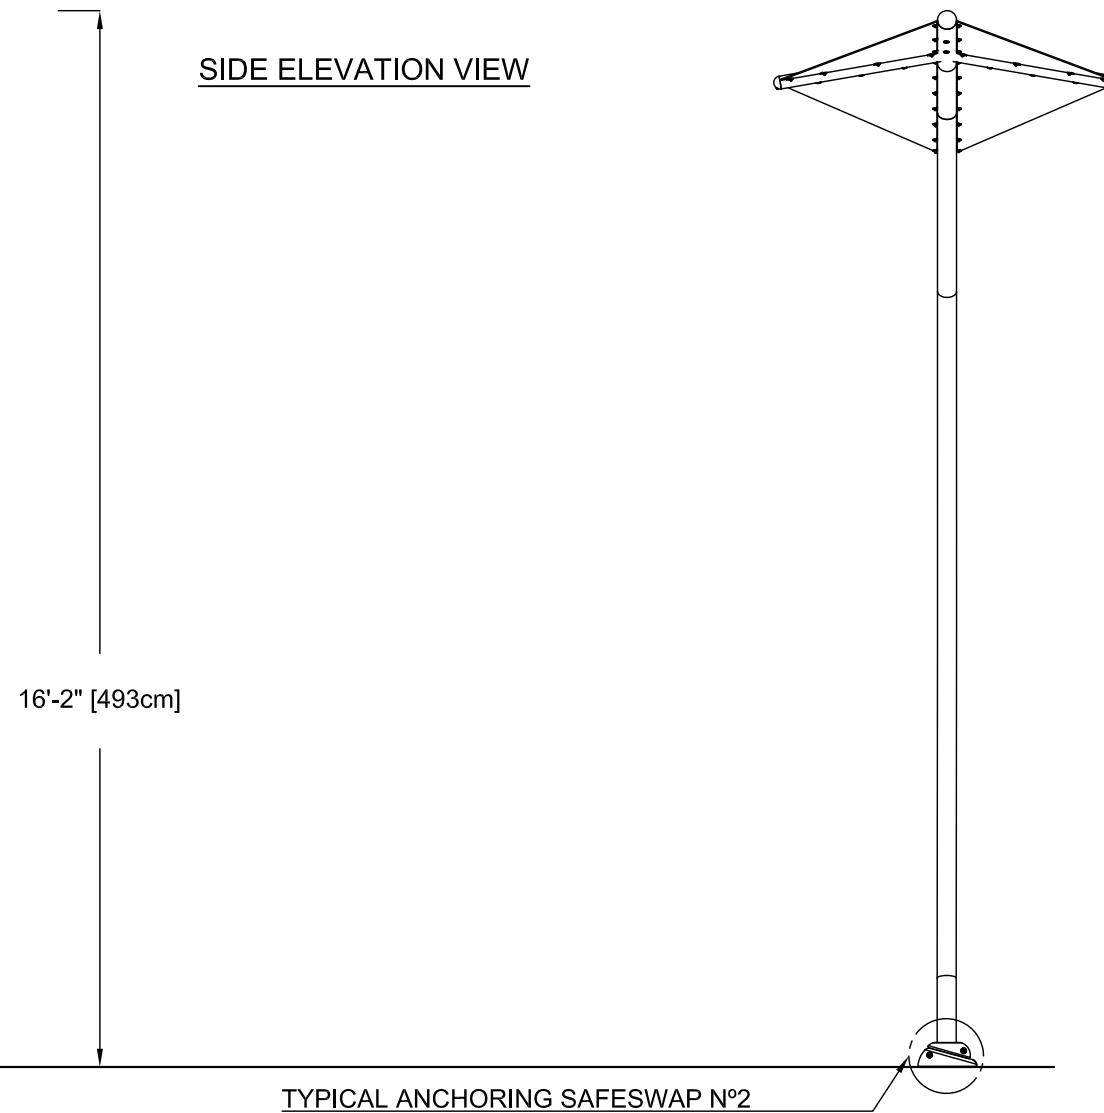

PLAN VIEW

SAFESWAP ORIENTATION VIEW

FRONT ELEVATION VIEW

SIDE ELEVATION VIEW

PRODUCT NAME: KITE (LARGE)

PRODUCT INFORMATION

PRODUCT NUMBER: VOR-8731.2XXX

DATE: 10/19/22

SHEET NO: 1/1

11"x17" SHEET SIZE