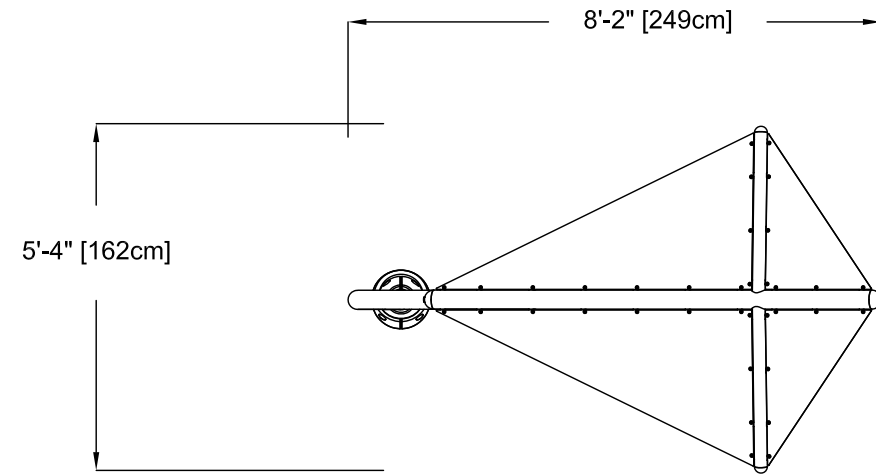

PLAN VIEW

SAFESWAP ORIENTATION VIEW

FRONT ELEVATION VIEW

SIDE ELEVATION VIEW

PRODUCT NAME: KITE (LARGE)

PRODUCT INFORMATION

PRODUCT NUMBER: VOR-8731.2XXX

DATE: 10/19/22

SHEET NO: 1/1

11"x17" SHEET SIZE