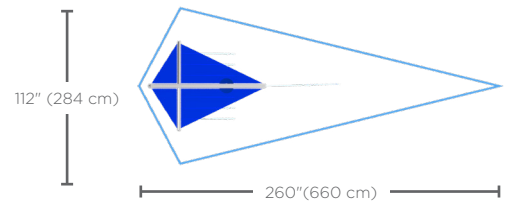

### Spray Zone

H/W/L	Pressure
-------	----------

170/84/63 in	5-10 PSI
431/213/160 cm	0.3-0.7 BAR

Flow	Smartflow
------	-----------

9-18 GPM	-
34.1-68.1 LPM	-

Color Choices: 4 color combinations