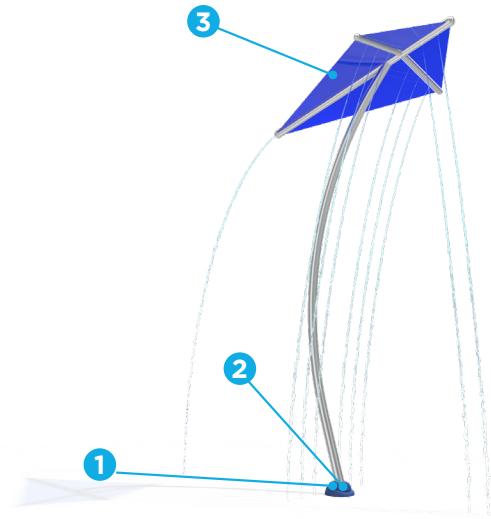

*\*The product shown in the image may differ from the actual product sold.*

Ideal age group: for all ages.

# VOR 8732 SMALL KITE

## PRODUCT HIGHLIGHTS

- Play under the kite and cross the water cascading.
- The translucent Seeflow™ canopy of color produces captivating sets of light on the floor.

VORTEX-INTL.COM • INFO@VORTEX-INTL.COM  
1.877.586.7839 (free USA/CANADA)  
+1.514.694.3868 (INTERNATIONAL)