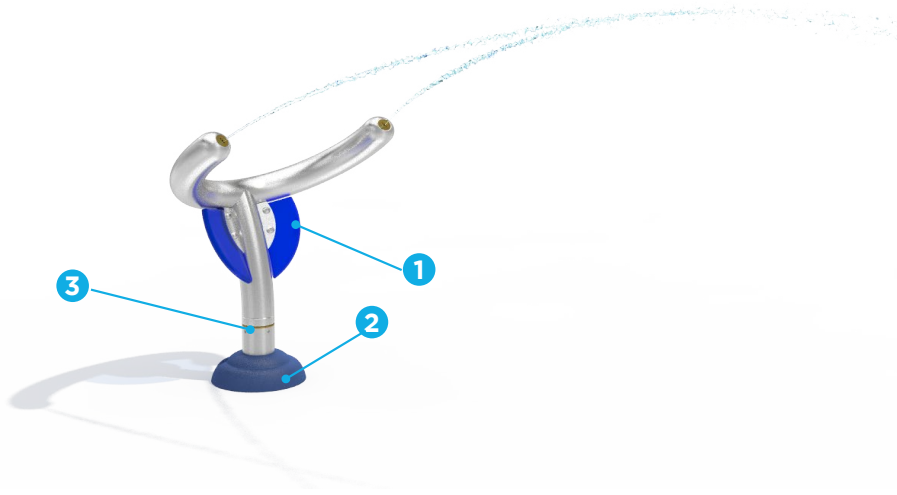

Ideal age group: 2 years and up

VOR 7786

BAMBOO TWIN CANNON

PRODUCT HIGHLIGHTS

- Double the soaking power, double the fun!
- Kids can stand behind or between the tubes giving them a commanding feel and unique soaking perspectives
- Twin jets create a unique tunnel effect for the user that adds a whole new dimension to competitive play
- Easy-access design suits kids of all ages

vortex-intl.com • info@vortex-intl.com
1.877.586.7839 (free USA/Canada) • +1.514.694.3868 (International)

Sprayzone

322" (817 cm)

487" (1236 cm)

H/W/L

14/31/26 in
35/78/66 cm

Pressure

3-5 psi
0.2-0.3 bar

TOEGUARD™

- Soft-touch Elastomer
- Protects children's toes from anchoring hardware
- Durable, vandal resistant, resistant to chemicals
- Infused with a UV resistant bright color
- Available in one or two pieces ensuring tight fit to post

TURNTEC™

- Easy turning for kids of all ages and abilities
- Lead-free brass for maximum durability - heat resistant
- 360° rotation - no mechanical stops to break
- Adjustable spray zone - control the area where water begins and stops
- Corrosion and chemical resistant