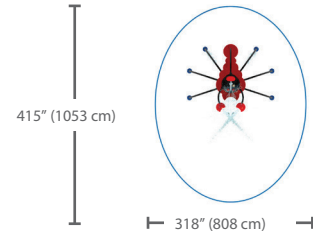

1.877.586.7839 (free USA/CANADA)

+1.514.694.3868 (INTERNATIONAL)

info@vortex-intl.com

• VORTEX-INTL.COM

Spray Zone

H/W/L

190/139/187 in
482/353/475 cm

Pressure