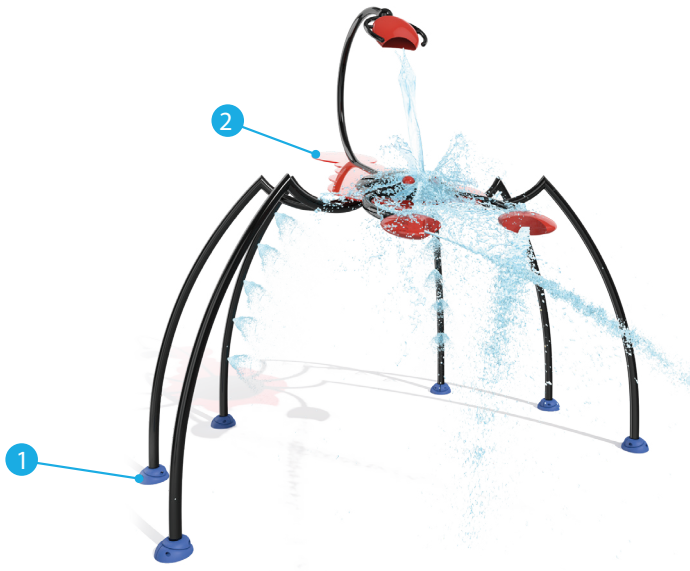

Spray Zone

H/W/L

190/139/187 in
482/353/475 cm

Pressure

10–25 PSI
0.7–1.7 BAR

Flow

59–121 GPM
223–458 LPM

Smartflow

–
–

Color Choices: Colors as shown

VORTEX EXCLUSIVE TECHNOLOGIES

This product features the following technologies that are unique to Vortex.

TOEGUARD™

- Soft-touch Elastomer
- Protects children's toes from anchoring hardware
- Durable, vandal resistant, resistant to chemicals
- Infused with a UV resistant bright color
- Available in one or two pieces ensuring tight fit to post

SEEFLOW™

- Impact-resistant polymer
- Resistant to UV rays and chemicals
- Colorful reflections are created with the combination of bright colors, water, and sunlight
- Manufactured with up to 40% pre-consumer recycled materials
- Reusable at the end of life

WATER EFFECTS

- Laminar water jet (2)
- Misty water jet (8)
- Dumping water bucket (1)

1.877.586.7839 (free USA/CANADA)

+1.514.694.3868 (INTERNATIONAL)

info@vortex-intl.com

• VORTEX-INTL.COM