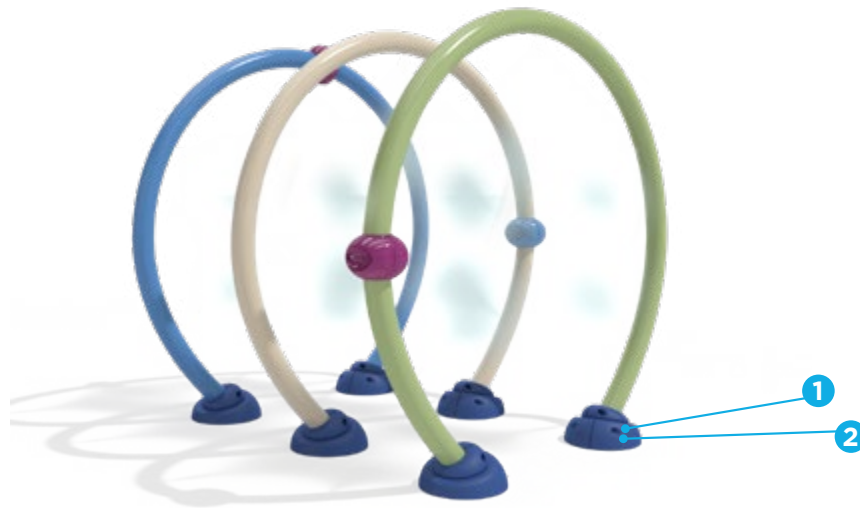

**The product shown in the image may differ from the actual product sold.*

Ideal age group: For all ages

VOR 7398 ORBIT

PRODUCT HIGHLIGHTS

- Cross through the misty water effect for an instant soak
- Encourages different types of game playing

vortex-intl.com • info@vortex-intl.com
1.877.586.7839 (free USA/CANADA)
+1.514.694.3868 (INTERNATIONAL)

Spray Zone

H/W/L

75/92/85 in
190/234/215 cm

Pressure

10-25 PSI
0.7-1.7 BAR

Flow

15-30 GPM
56.8-113.6 LPM

Smartflow

-
-

Color Choices: Vortex colors

VORTEX EXCLUSIVE TECHNOLOGIES

This product features the following technologies that are unique to Vortex.

TOEGUARD™

- Soft-touch Elastomer
- Protects children's toes from anchoring hardware
- Durable, vandal resistant, resistant to chemicals
- Infused with a UV resistant bright color
- Available in one or two pieces ensuring tight fit to post

SAFESWAP™ ANCHORING SYSTEM

- Attractive ground caps are substituted for future play products
- Easily add future play elements with no change to infrastructure
- Easily move products from one location to another at no additional cost
- Provides flexibility to spread investment over time as capital becomes available
- Structural stainless steel base for maximum strength
- Optional interim spray cap (as shown)