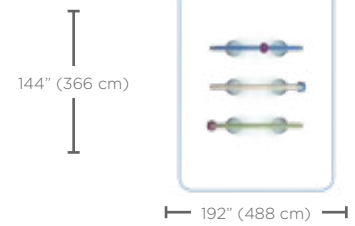

**The product shown in the image may differ from the actual product sold.*

Ideal age group: For all ages

VOR 7398 ORBIT

PRODUCT HIGHLIGHTS

- Cross through the misty water effect for an instant soak
- Encourages different types of game playing

vortex-intl.com • info@vortex-intl.com
1.877.586.7839 (free USA/CANADA)
+1.514.694.3868 (INTERNATIONAL)

Spray Zone

H/W/L

75/92/85 in
190/234/215 cm

Pressure

10-25 PSI
0.7-1.7 BAR

Flow

15-30 GPM
56.8-113.6 LPM