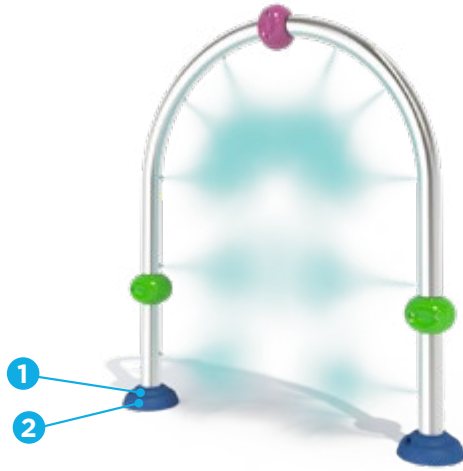

*The product shown in the image may differ from the actual product sold.

Ideal age group: For all ages

VOR 7397 PLUX ARCH

PRODUCT HIGHLIGHTS

- Cross through the misty water effect for an instant soak
- Encourages different types of game playing
- Stimulates the the imagination and the creativity

vortex-intl.com • info@vortex-intl.com
1.877.586.7839 (free USA/CANADA)
+1.514.694.3868 (INTERNATIONAL)

Spray Zone

ø 180" (ø 457 cm)

H/W/L	Pressure
90/14/74 in	10-25 PSI
227/36/188 cm	0.7- 1.7 BAR

Flow	Smartflow
10-20 GPM	-
37.9-75.7 LPM	-

Color Choices: Vortex colors

VORTEX EXCLUSIVE TECHNOLOGIES

This product features the following technologies that are unique to Vortex.

1

TOEGUARD™

- Soft-touch Elastomer
- Protects children's toes from anchoring hardware
- Durable, vandal resistant, resistant to chemicals
- Infused with a UV resistant bright color
- Available in one or two pieces ensuring tight fit to post

2

SAFESWAP™ ANCHORING SYSTEM

- Attractive ground caps are substituted for future play products
- Easily add future play elements with no change to infrastructure
- Easily move products from one location to another at no additional cost
- Provides flexibility to spread investment over time as capital becomes available
- Structural stainless steel base for maximum strength
- Optional interim spray cap (as shown)