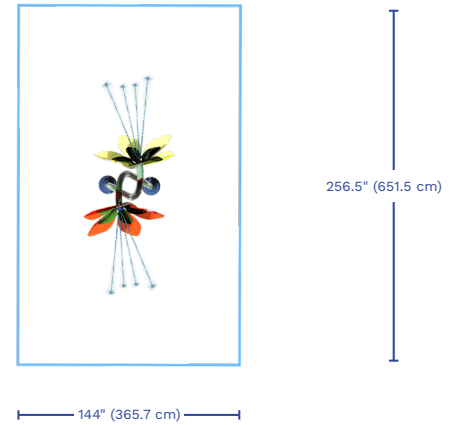

**The product shown in the image may differ from the actual product sold.*

Ideal age group: For all ages

VOR 7287 LILIUM FLOWER TWIST

PRODUCT HIGHLIGHTS

- Play beneath the cascading water jets, dodge the streams to stay dry or tuck under the Lilium Flower for a mesmerizing aquatic experience.
- The magic of SeeFlow™ casts vibrant shadows, creating a dazzling visual as you play.

VORTEX-INTL.COM • INFO@VORTEX-INTL.COM
1.877.586.7839 (free USA/CANADA)
+1.514.694.3868 (INTERNATIONAL)

SPECIFICATIONS

SprayZone

H./W./L.

144/72/61 in
364/184/156 cm

Color choices

SeeFlow™ : ● ● ●
Structure : ● ● ● ● ●

Flow

10-14 GPM
37.8-52.9 LPM

Pressure

10-12 PSI
0.7-0.8 BAR

PRODUCT INNOVATIONS

This product features the following technologies that are unique to Vortex.

TOEGUARD™

- Protects children's toes from anchoring hardware
- Durable, vandal and chemical resistant
- Soft-touch Elastomer
- Infused with a UV resistant bright color