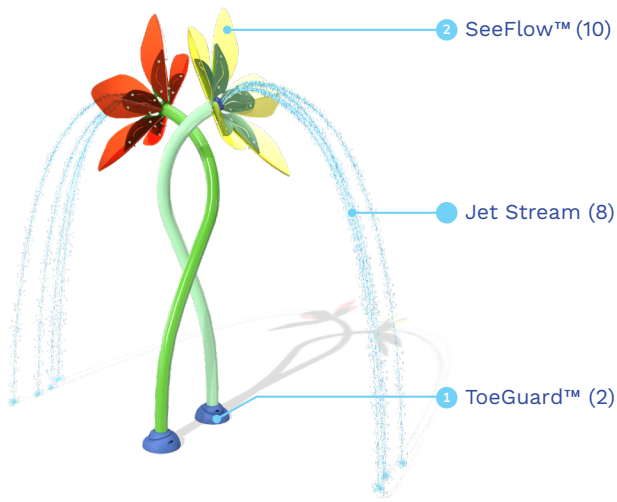

**The product shown in the image may differ from the actual product sold.*

Ideal age group: For all ages

VOR 7287 LILIUM FLOWER TWIST

PRODUCT HIGHLIGHTS

- Play beneath the cascading water jets, dodge the streams to stay dry or tuck under the Lilium Flower for a mesmerizing aquatic experience.
- The magic of SeeFlow™ casts vibrant shadows, creating a dazzling visual as you play.

VORTEX-INTL.COM • INFO@VORTEX-INTL.COM
1.877.586.7839 (free USA/CANADA)
+1.514.694.3868 (INTERNATIONAL)

SPECIFICATIONS

SprayZone

H./W./L.

144/72/61 in
364/184/156 cm

Color choices

SeeFlow™ : ● ● ●
Structure : ● ● ● ● ●

Flow

10-14 GPM
37.8-52.9 LPM

Pressure

10-12 PSI
0.7-0.8 BAR

PRODUCT INNOVATIONS

This product features the following technologies that are unique to Vortex.

TOEGUARD™

- Protects children's toes from anchoring hardware
- Durable, vandal and chemical resistant
- Soft-touch Elastomer
- Infused with a UV resistant bright color

SEEFLOW™

- Impact-resistant polymer resistant to UV rays and chemicals
- Colorful reflections are created with the combination of bright colors, water, and sunlight
- Manufactured with up to 40% pre-consumer recycled materials