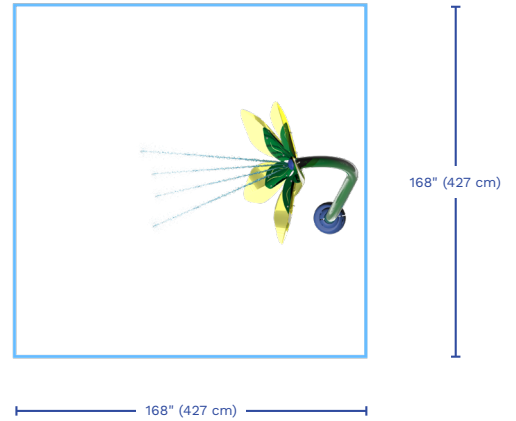

VORTEX-INTL.COM • INFO@VORTEX-INTL.COM
1.877.586.7839 (free USA/CANADA)
+1.514.694.3868 (INTERNATIONAL)

SPECIFICATIONS

H./W./L.

144/43/63 in
366/108/160 cm

Color choices

SeeFlow™ : ● ● ● ● ●
Structure : ● ● ● ● ●

SprayZone

Flow

5-7 GPM
18.9-26.5 LPM

Pressure

10-12 PSI
0.7-0.8 BAR

PRODUCT INNOVATIONS

This product features the following technologies that are unique to Vortex.

TOEGUARD™