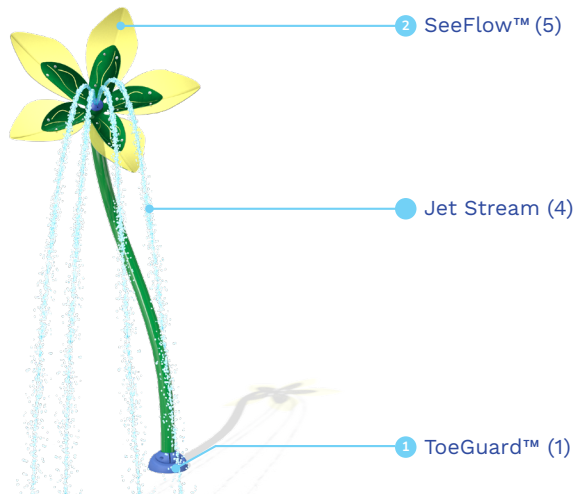

**The product shown in the image may differ from the actual product sold.*

Ideal age group: For all ages

VOR 7273 LILIUM FLOWER

PRODUCT HIGHLIGHTS

- Play beneath the cascading water jets, dodge the streams to stay dry or tuck under the Lilium Flower for a mesmerizing aquatic experience.
- The magic of SeeFlow™ casts vibrant shadows, creating a dazzling visual as you play.

VORTEX-INTL.COM • INFO@VORTEX-INTL.COM
1.877.586.7839 (free USA/CANADA)
+1.514.694.3868 (INTERNATIONAL)

SPECIFICATIONS

H./W./L.

144/43/63 in
366/108/160 cm

Color choices

SeeFlow™ : ● ● ● ● ●
Structure : ● ● ● ● ●

SprayZone

Flow

5-7 GPM
18.9-26.5 LPM

Pressure

10-12 PSI
0.7-0.8 BAR

PRODUCT INNOVATIONS

This product features the following technologies that are unique to Vortex.

TOEGUARD™

- Protects children's toes from anchoring hardware
- Durable, vandal and chemical resistant
- Soft-touch Elastomer
- Infused with a UV resistant bright color

SEEFLOW™

- Impact-resistant polymer resistant to UV rays and chemicals
- Colorful reflections are created with the combination of bright colors, water, and sunlight
- Manufactured with up to 40% pre-consumer recycled materials