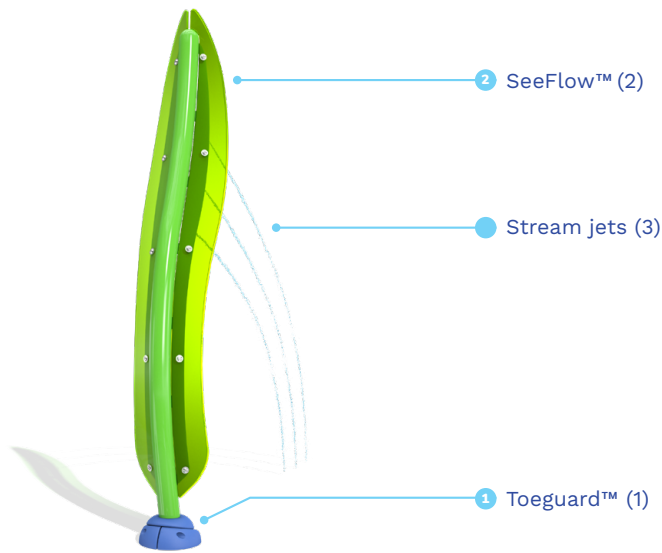

**The product shown in the image may differ from the actual product sold.*

Ideal age group: For all ages

VOR 7264 TALL GRASS N°2

PRODUCT HIGHLIGHTS

- Bring the magic of the wilderness to life! With towering sprays, kids will stay cool and entertained as they dash through and explore.
- Perfect for any nature-themed splashpad, Tall Grass transforms playtime into a wild adventure

VORTEX-INTL.COM • INFO@VORTEX-INTL.COM
1.877.586.7839 (free USA/CANADA)
+1.514.694.3868 (INTERNATIONAL)

SPECIFICATIONS

SprayZone

H./W./L.
96/16/17"
244/40/43 cm

Color choices
Restricted color selection

Flow
2-4 GPM
8-15 LPM

Pressure
1-3 PSI
0.1-0.2 BAR

PRODUCT INNOVATIONS

This product features the following technologies that are unique to Vortex.

TOEGUARD™

- Protects children's toes from anchoring hardware
- Durable, vandal and chemical resistant
- Soft-touch Elastomer
- Infused with a UV resistant bright color