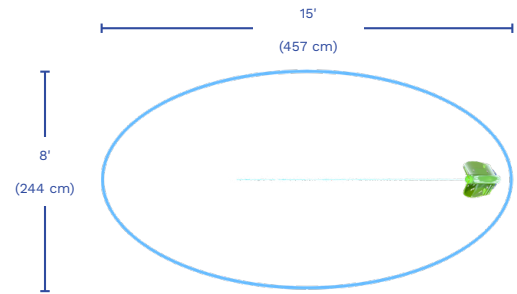

VORTEX-INTL.COM • INFO@VORTEX-INTL.COM
1.877.586.7839 (free USA/CANADA)
+1.514.694.3868 (INTERNATIONAL)

SPECIFICATIONS

SprayZone

H./W./L.
96/16/17"
244/40/43 cm

Color choices
Restricted color selection

Flow
2-4 GPM
8-15 LPM