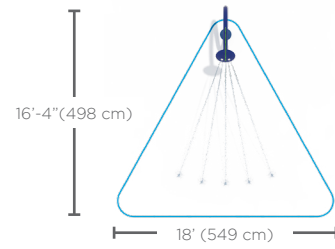

### Spray Zone

H/W/L	Pressure
-------	----------

142/56/20 in	10-15 PSI
361/143/51 cm	0.7-1 BAR

Flow	Smartflow
------	-----------

5-8 GPM	-
19-30 LPM	-

Color Choices: Colors as shown