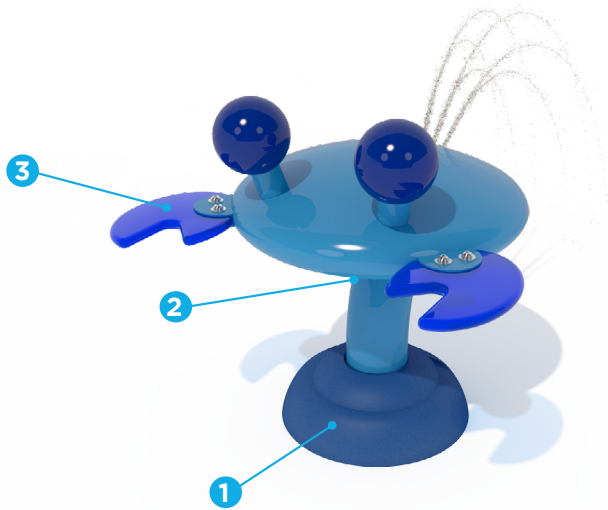

Ideal age group: 0 - 6 years

VOR 7208 CRAB N°1

PRODUCT HIGHLIGHTS

- Gentle water effect
- Rotates for added play value
- Encourages imaginative play

Spray Zone

ø 12"
(ø 305 cm)

H/W/L

26/24/25 in
67/60/64 cm

Pressure

10 - 15 PSI
0.7 - 1.0 BAR

Flow

3 - 5 GPM
11 - 19 LPM

Smartflow

-
-

Color Choices: Vortex colors

VORTEX EXCLUSIVE TECHNOLOGIES

This product features the following technologies that are unique to Vortex.

TOEGUARD™

- Soft-touch Elastomer
- Protects children's toes from anchoring hardware
- Durable, vandal resistant, resistant to chemicals
- Infused with a UV resistant bright color
- Available in one or two pieces ensuring tight fit to post

TURNTEC™

- Easy turning for kids of all ages and abilities
- Lead-free brass for maximum durability - heat resistant
- 360° rotation - no mechanical stops to break
- Adjustable spray zone - control the area where water begins and stops
- Corrosion and chemical resistant