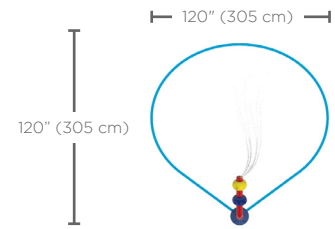

## Spray Zone

H/W/L	Pressure
51/14/35 in	10-15 PSI
129/36/89 cm	0.7- 1.0 BAR

Flow	Smartflow
5-10 GPM	3-5 GPM
18-38 LPM	11-19 LPM

Color Choices: Vortex colors or polished