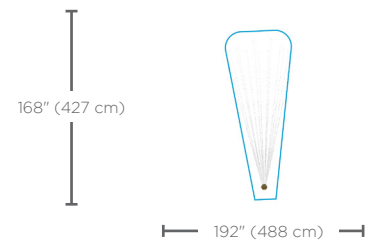

### PRODUCT HIGHLIGHTS

- Jet streams shaped liked a rooster tail encourage imaginative play
- Kids will enjoy running their hands and legs through the water

**VORTEX**

1.877.586.7839 (free USA/CANADA)  
+1.514.694.3868 (INTERNATIONAL)  
info@vortex-intl.com • VORTEX-INTL.COM

**Spray Zone**

**H/W/L Pressure**

0/5/5 in	5-10 PSI
0/13/13 cm	0.3-0.7 BAR

**Flow Smartflow**

10-15 GPM	7-11 GPM
37.9-57 LPM	26.5-41.6 LPM

Color Choices: Colors as shown

**WATER EFFECTS**

- Jet stream (13)