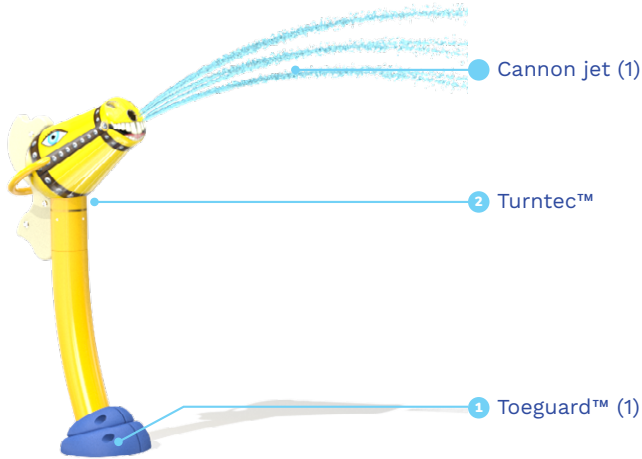

SPECIFICATIONS