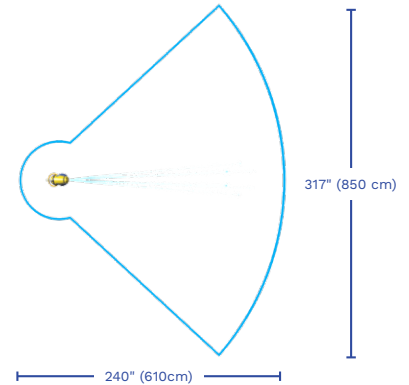

SprayZone

H./W./L.

45/23/20 in
115/57/50 cm

Color choices

Colors as shown

Flow

4-6 GPM
15-23 LPM

Pressure

5-7 PSI
0.3-0.5 BAR

PRODUCT INNOVATIONS

This product features the following technologies that are unique to Vortex.

TOEGUARD™

- Protects children's toes from anchoring hardware
- Durable, vandal resistant, resistant to chemicals
- Soft-touch Elastomer
- Infused with a UV resistant bright color

TURNTEC™

- Easy turning for kids of all ages and abilities
- Lead-free brass for maximum durability – heat resistant
- 360° rotation – no mechanical stops to break

ANCHORING SYSTEM SAFESWAP™

- Attractive ground caps are substituted for future play products
- Easily move products from one location to another at no additional cost
- Structural stainless steel base for maximum strength

Version 1.0 January 2021 © Vortex Aquatic Structures International, 2021

VORTEX-INTL.COM • INFO@VORTEX-INTL.COM
1.877.586.7839 (free USA/CANADA)
+1.514.694.3868 (INTERNATIONAL)