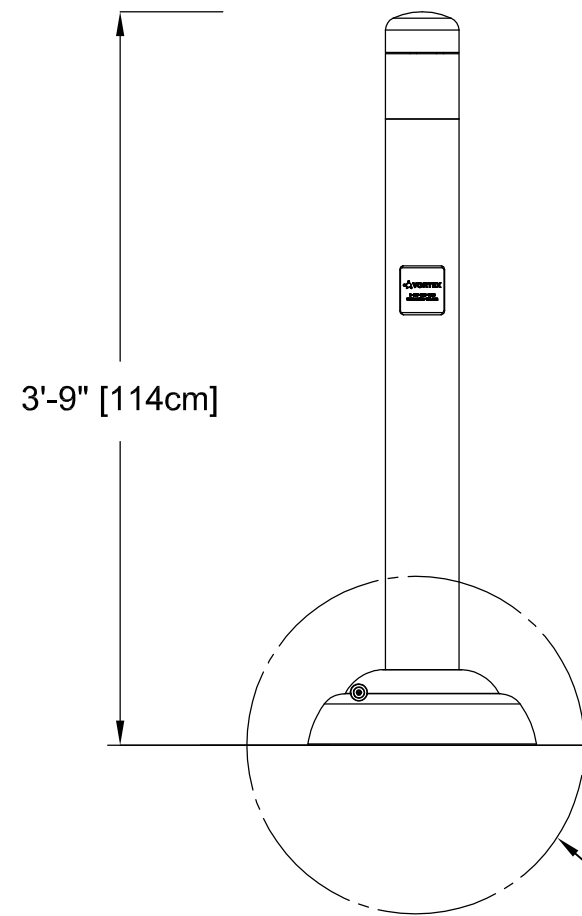

PLAN VIEW

FRONT ELEVATION VIEW

SIDE ELEVATION VIEW

VOR-0555.2XXX AQUA DOME N°1 (Construction Detail)

PRODUCT NAME: AQUA DOME N°1

PRODUCT INFORMATION

PRODUCT NUMBER: VOR-0555.2XXX

DATE: 05/02/11

SHEET NO: 1/1

11"x17" SHEET SIZE