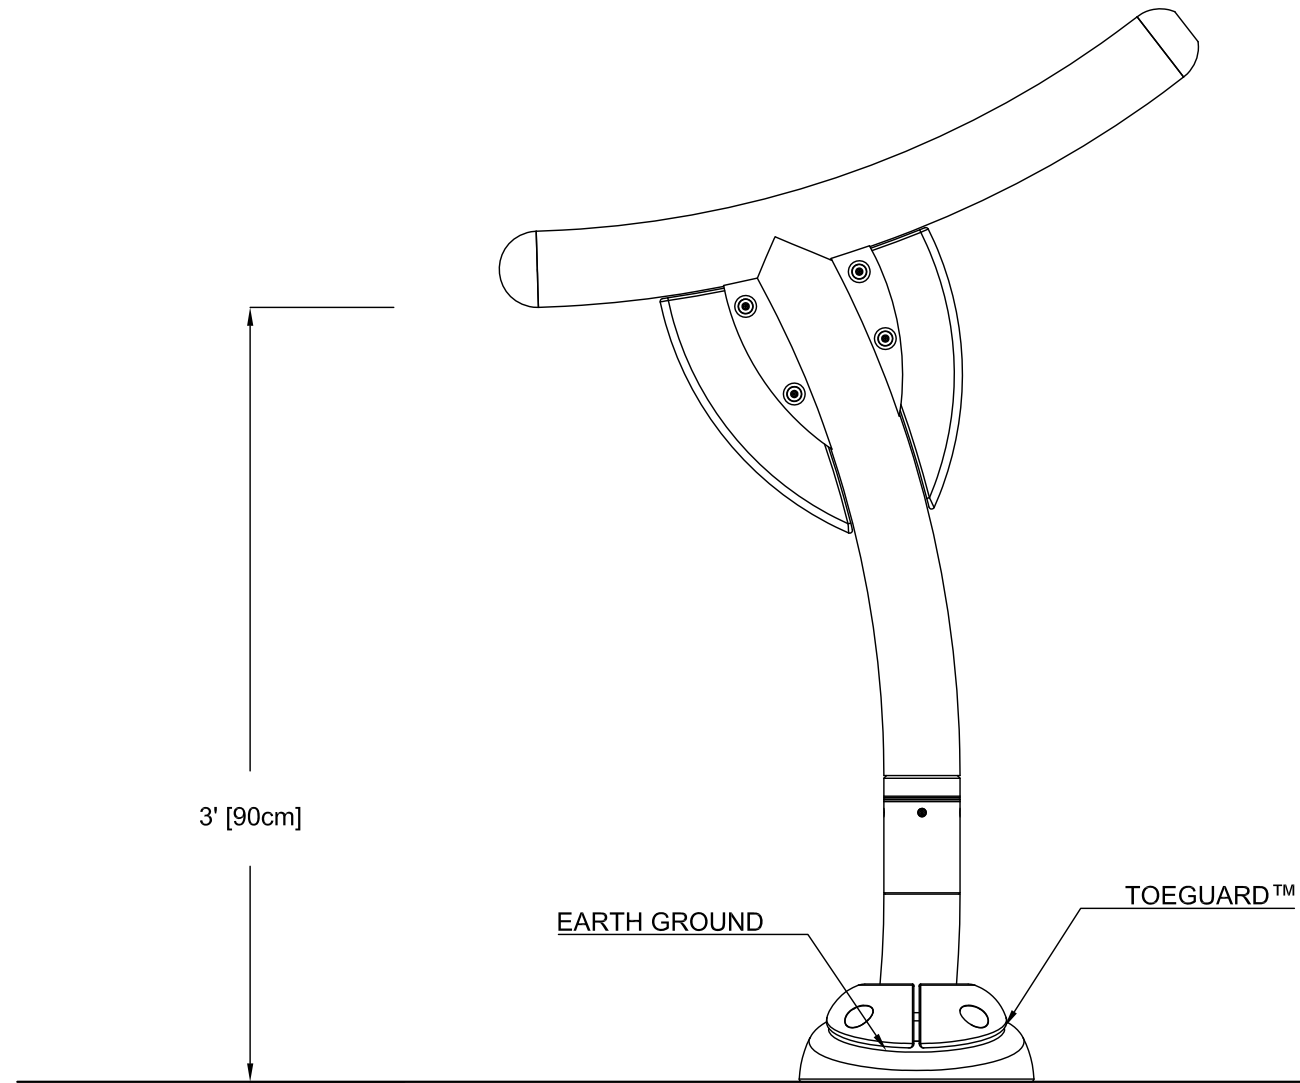

PLAN VIEW

FRONT ELEVATION VIEW

SIDE ELEVATION VIEW

PRODUCT NAME: BAMBOO CANNON No.2

PRODUCT NUMBER: VOR-7721.2XXX

DATE: 06/17/16

PRODUCT INFORMATION

SHEET NO: 1/1

11"x17" SHEET SIZE