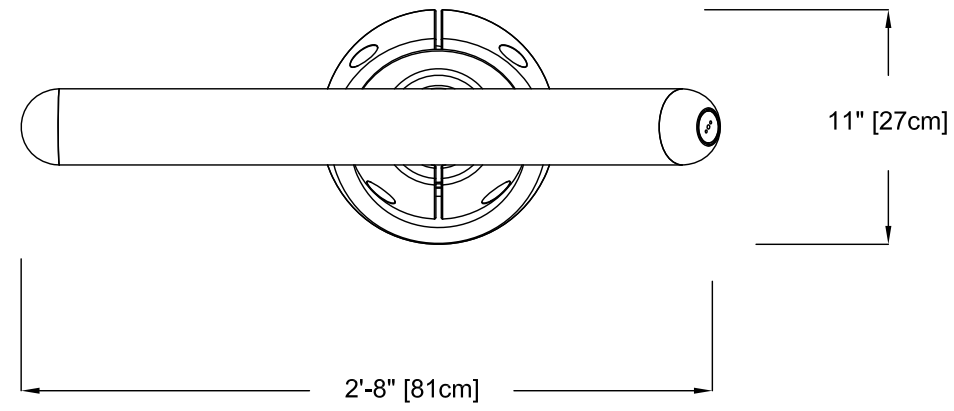

PLAN VIEW

FRONT ELEVATION VIEW

SIDE ELEVATION VIEW

PRODUCT NAME: BAMBOO CANNON No.2

PRODUCT NUMBER: VOR-7721.2XXX

DATE: 06/17/16

PRODUCT INFORMATION

SHEET NO: 1/1

11"x17" SHEET SIZE