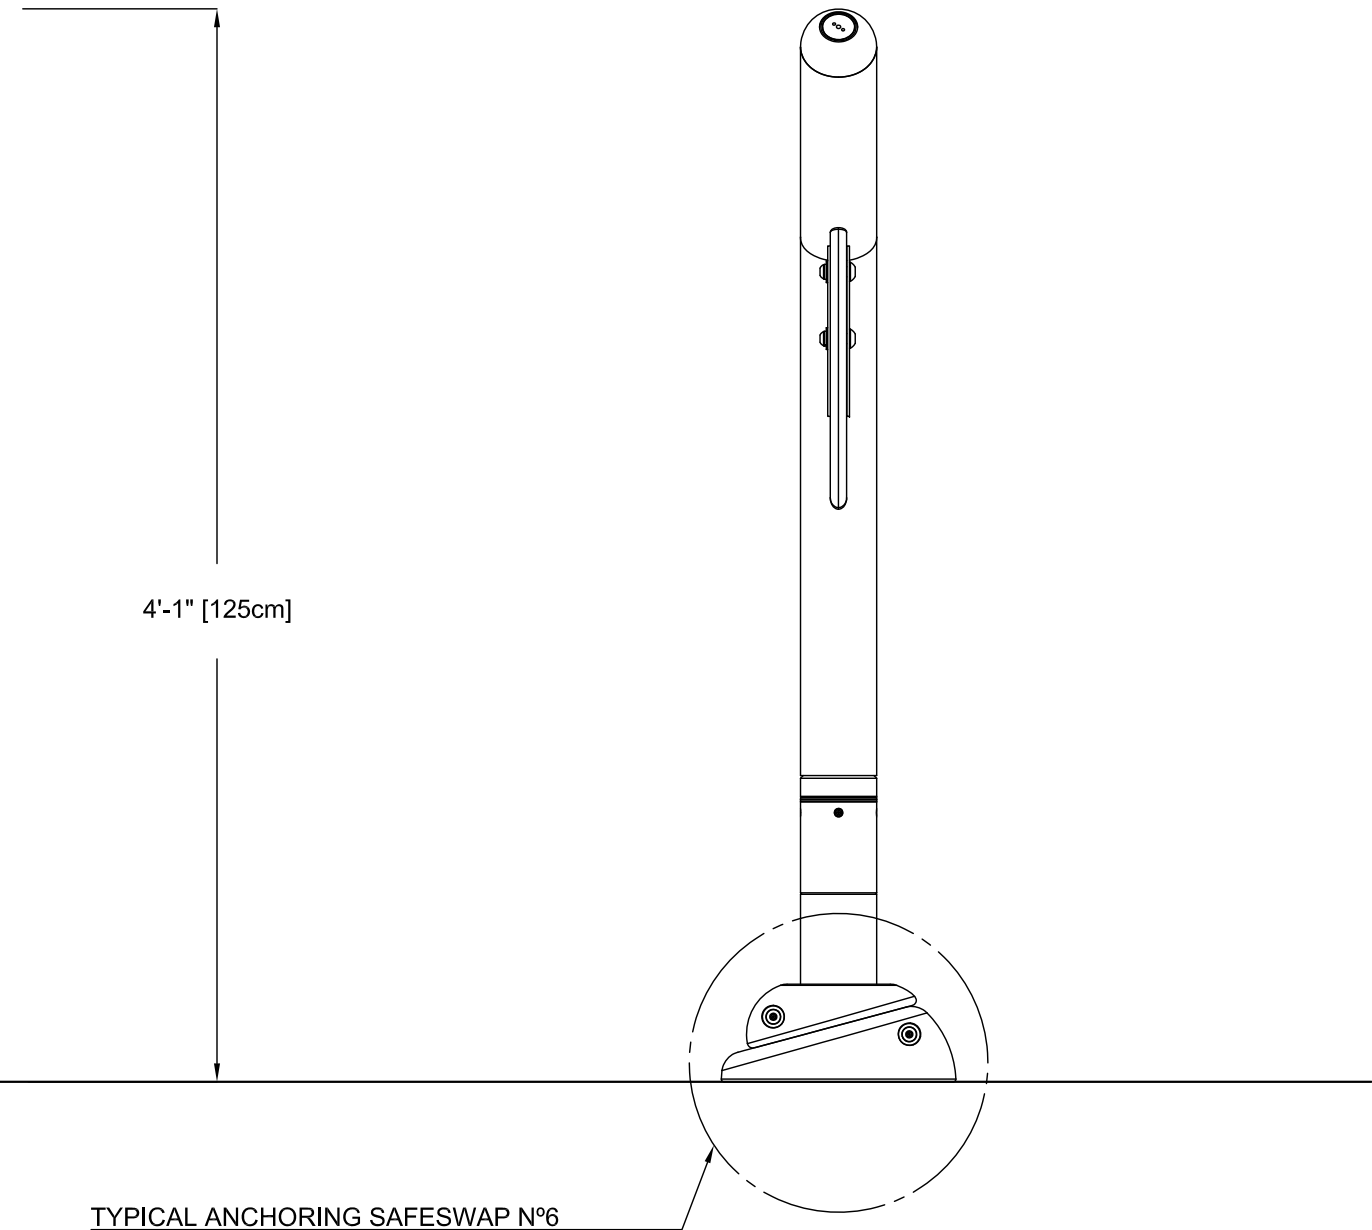

PLAN VIEW

FRONT ELEVATION VIEW

SIDE ELEVATION VIEW

PRODUCT NAME: BAMBOO CANNON No.2

PRODUCT NUMBER: VOR-7721.2XXX

DATE: 06/17/16

PRODUCT INFORMATION

SHEET NO: 1/1

11"x17" SHEET SIZE